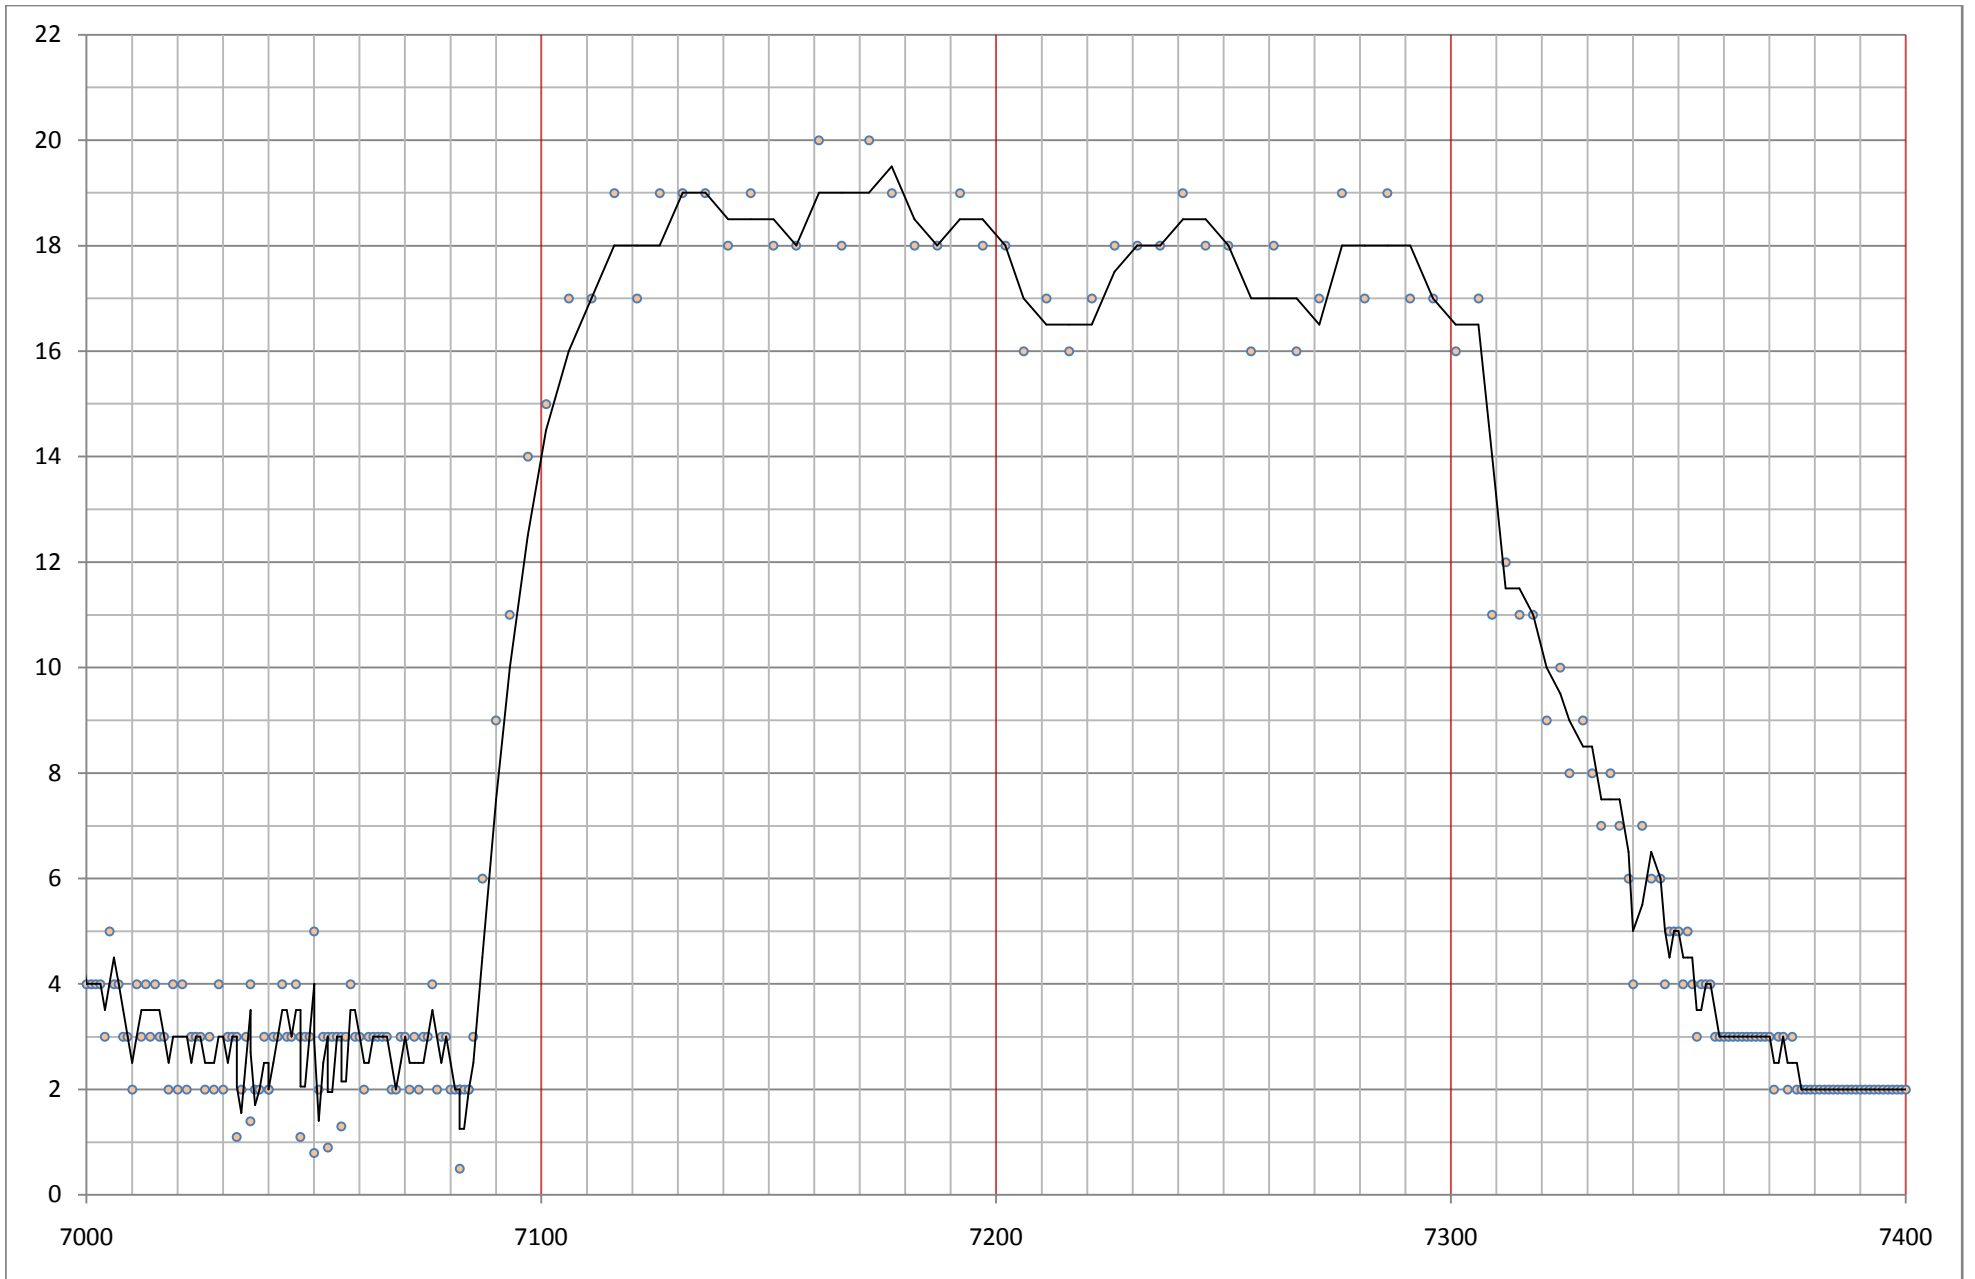

passo a salire      media 20sec

media 5sec

media 2sec

media 2sec

media 2sec