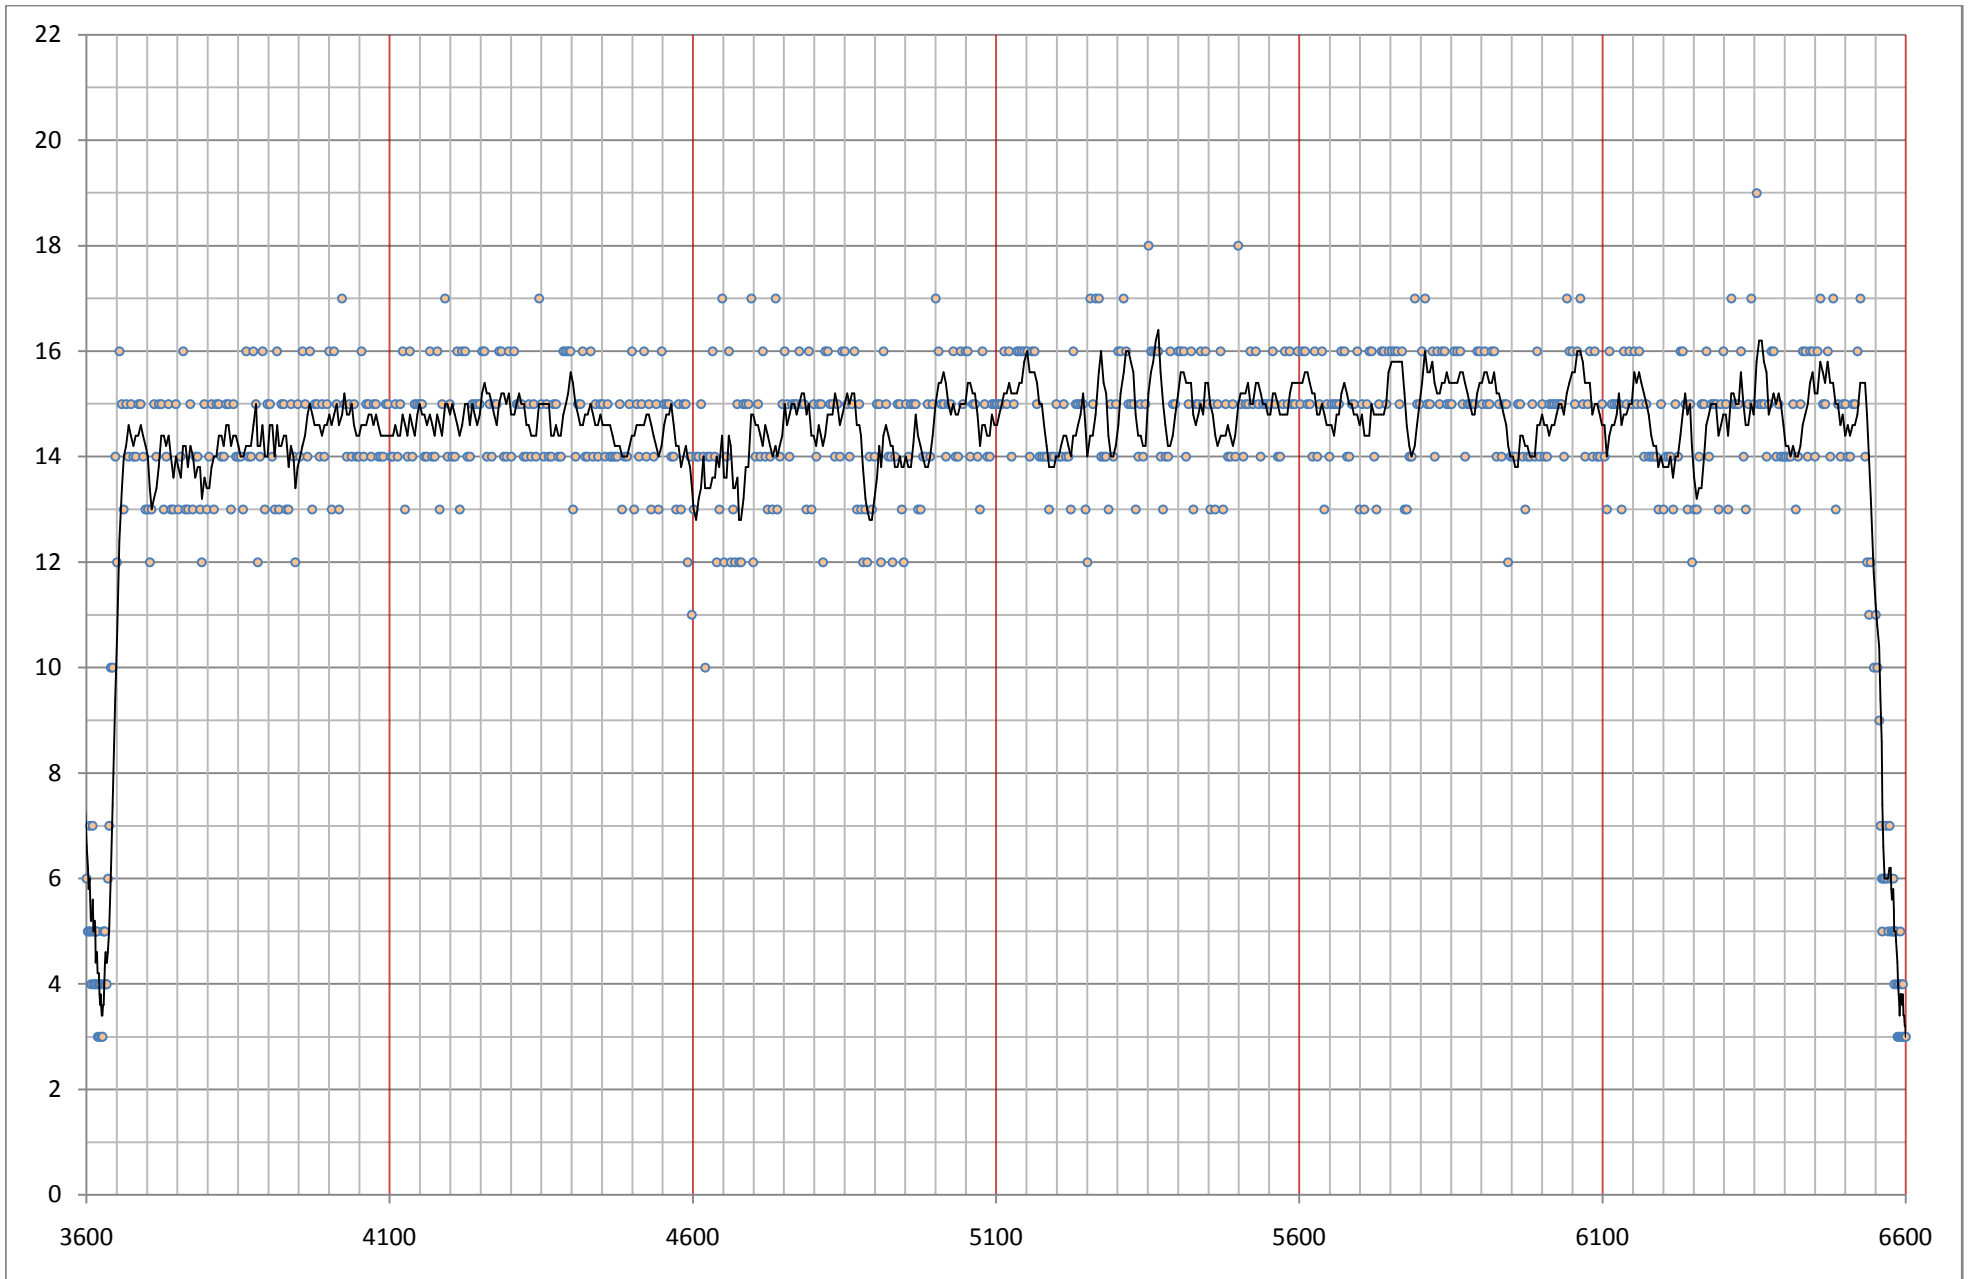

passo a salire      media 20sec

media 5sec

media 2sec

media 2sec

media 2sec