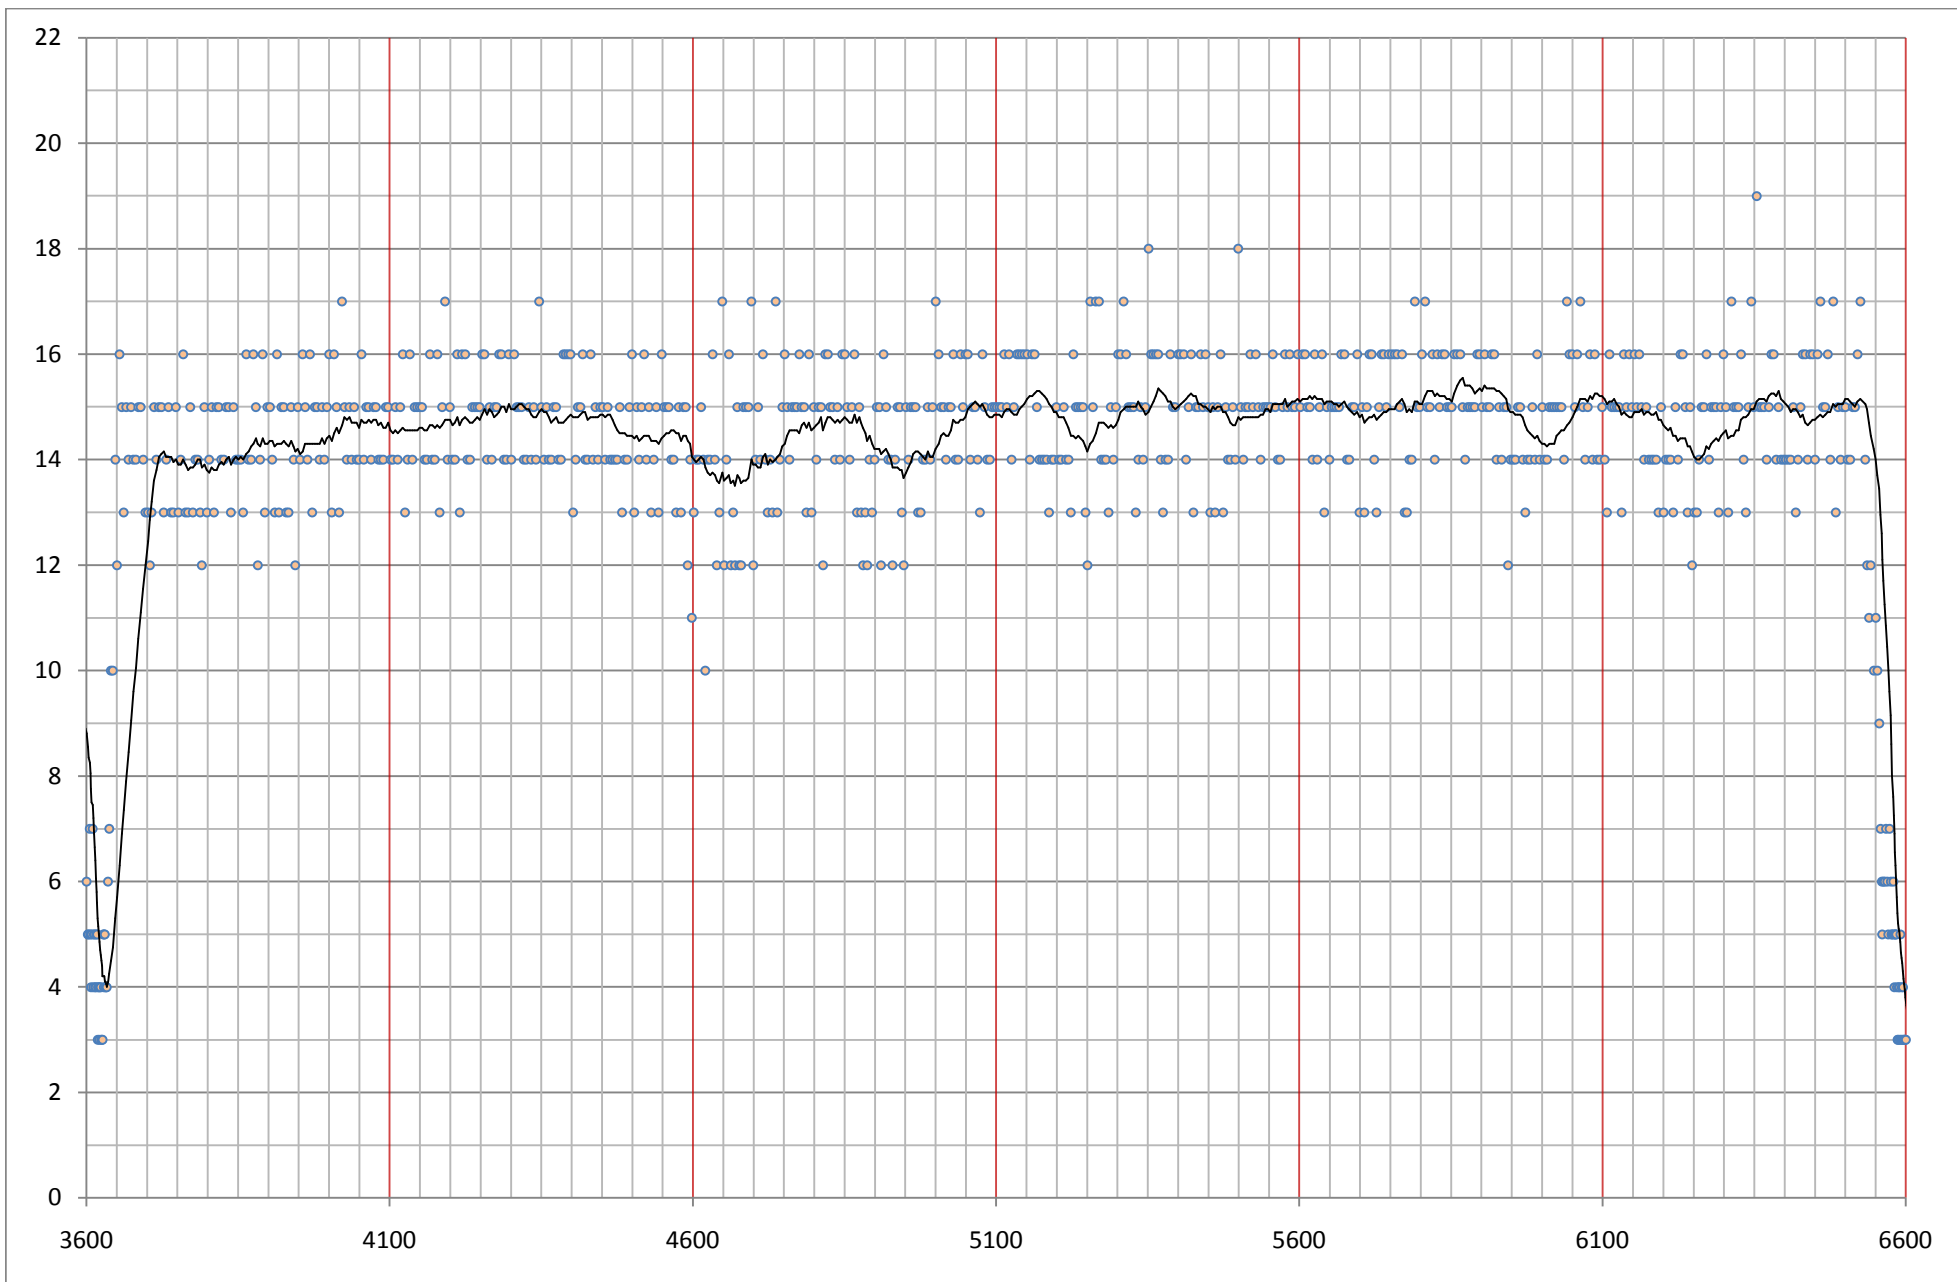

passo a salire      media 20sec

media 5sec

media 2sec

media 2sec

media 2sec