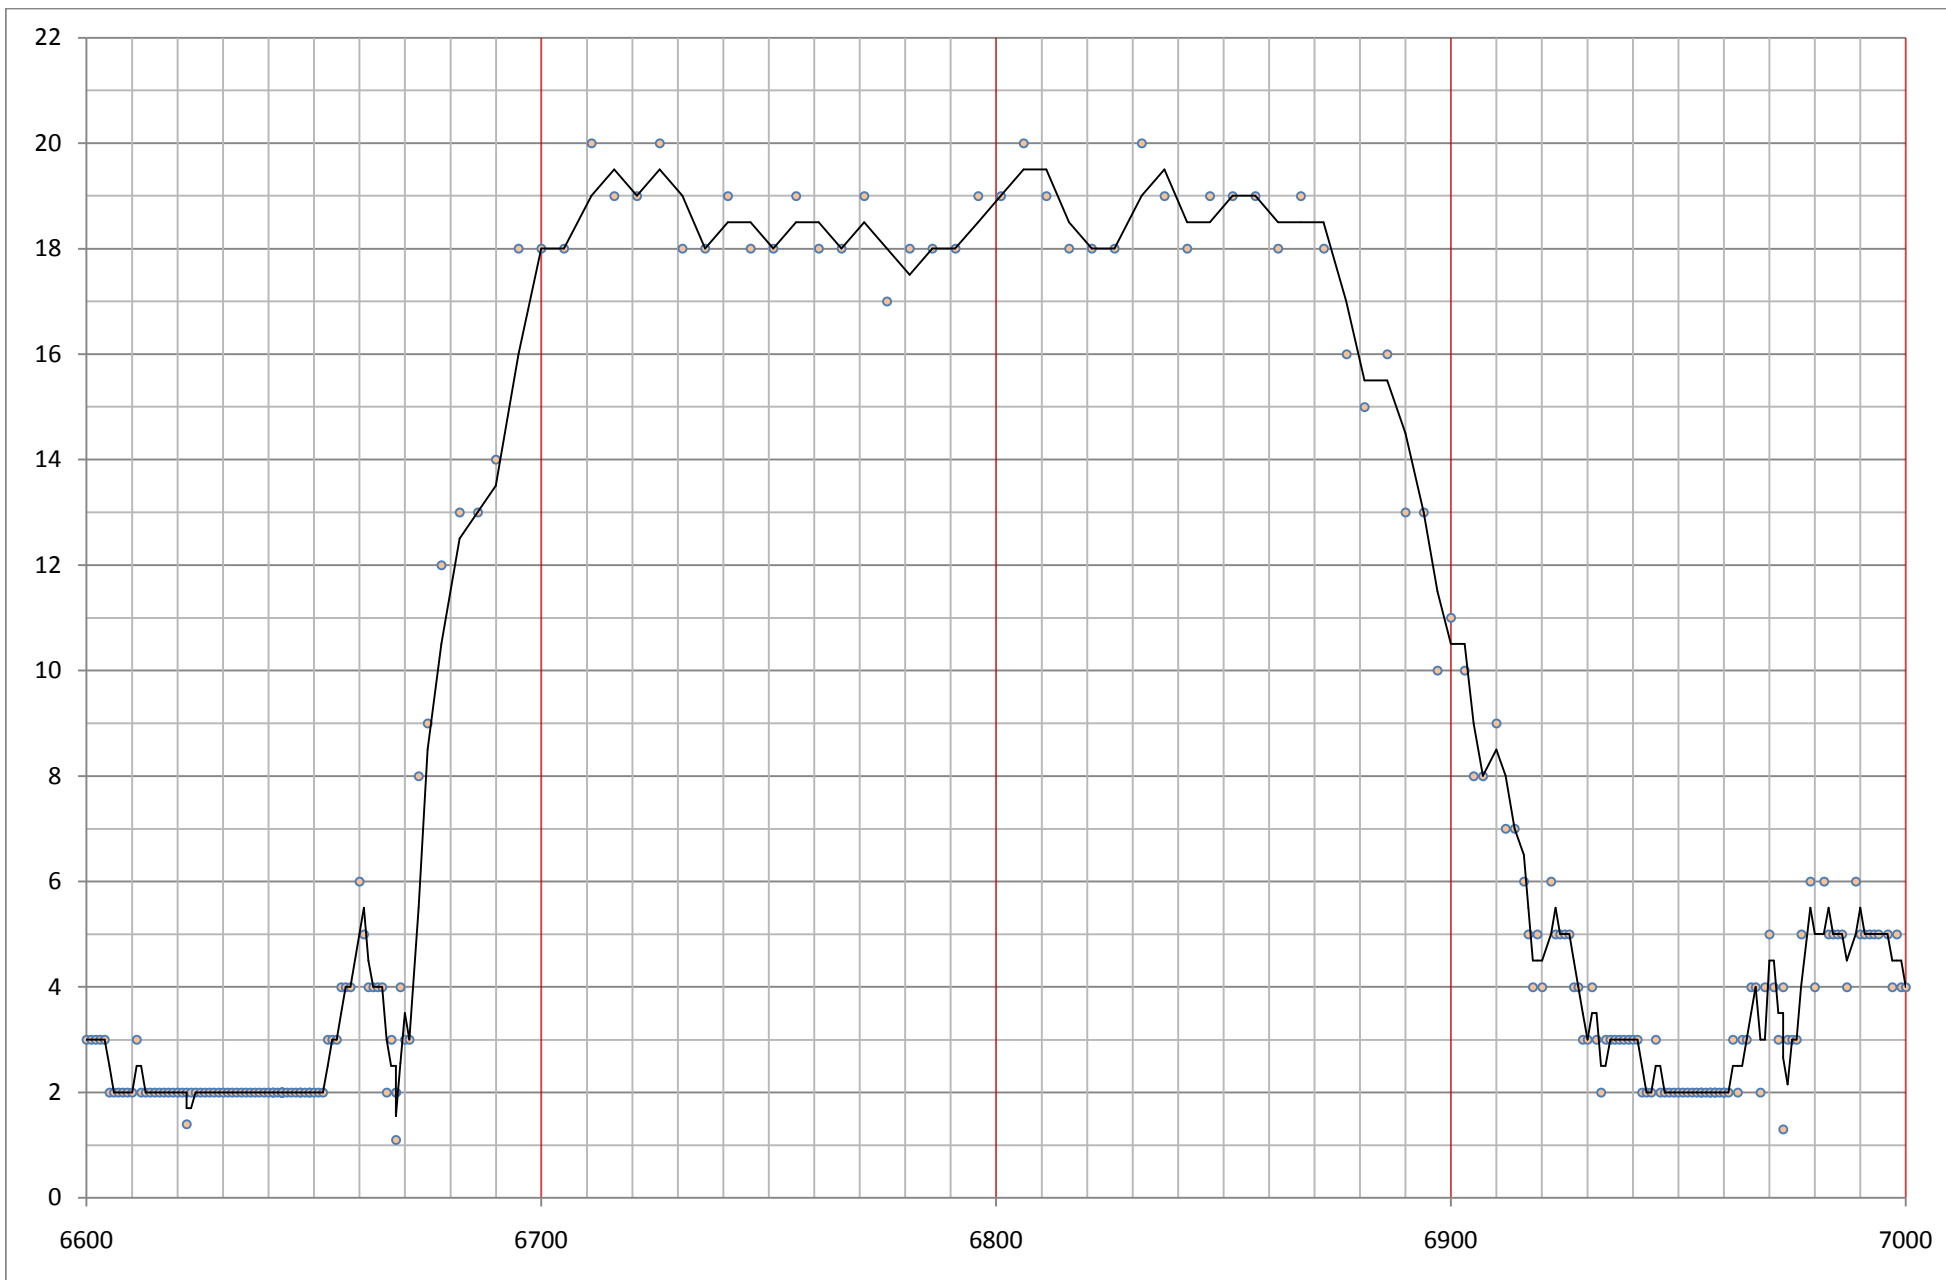

passo a salire      media 20sec

media 5sec

media 2sec

media 2sec

media 2sec