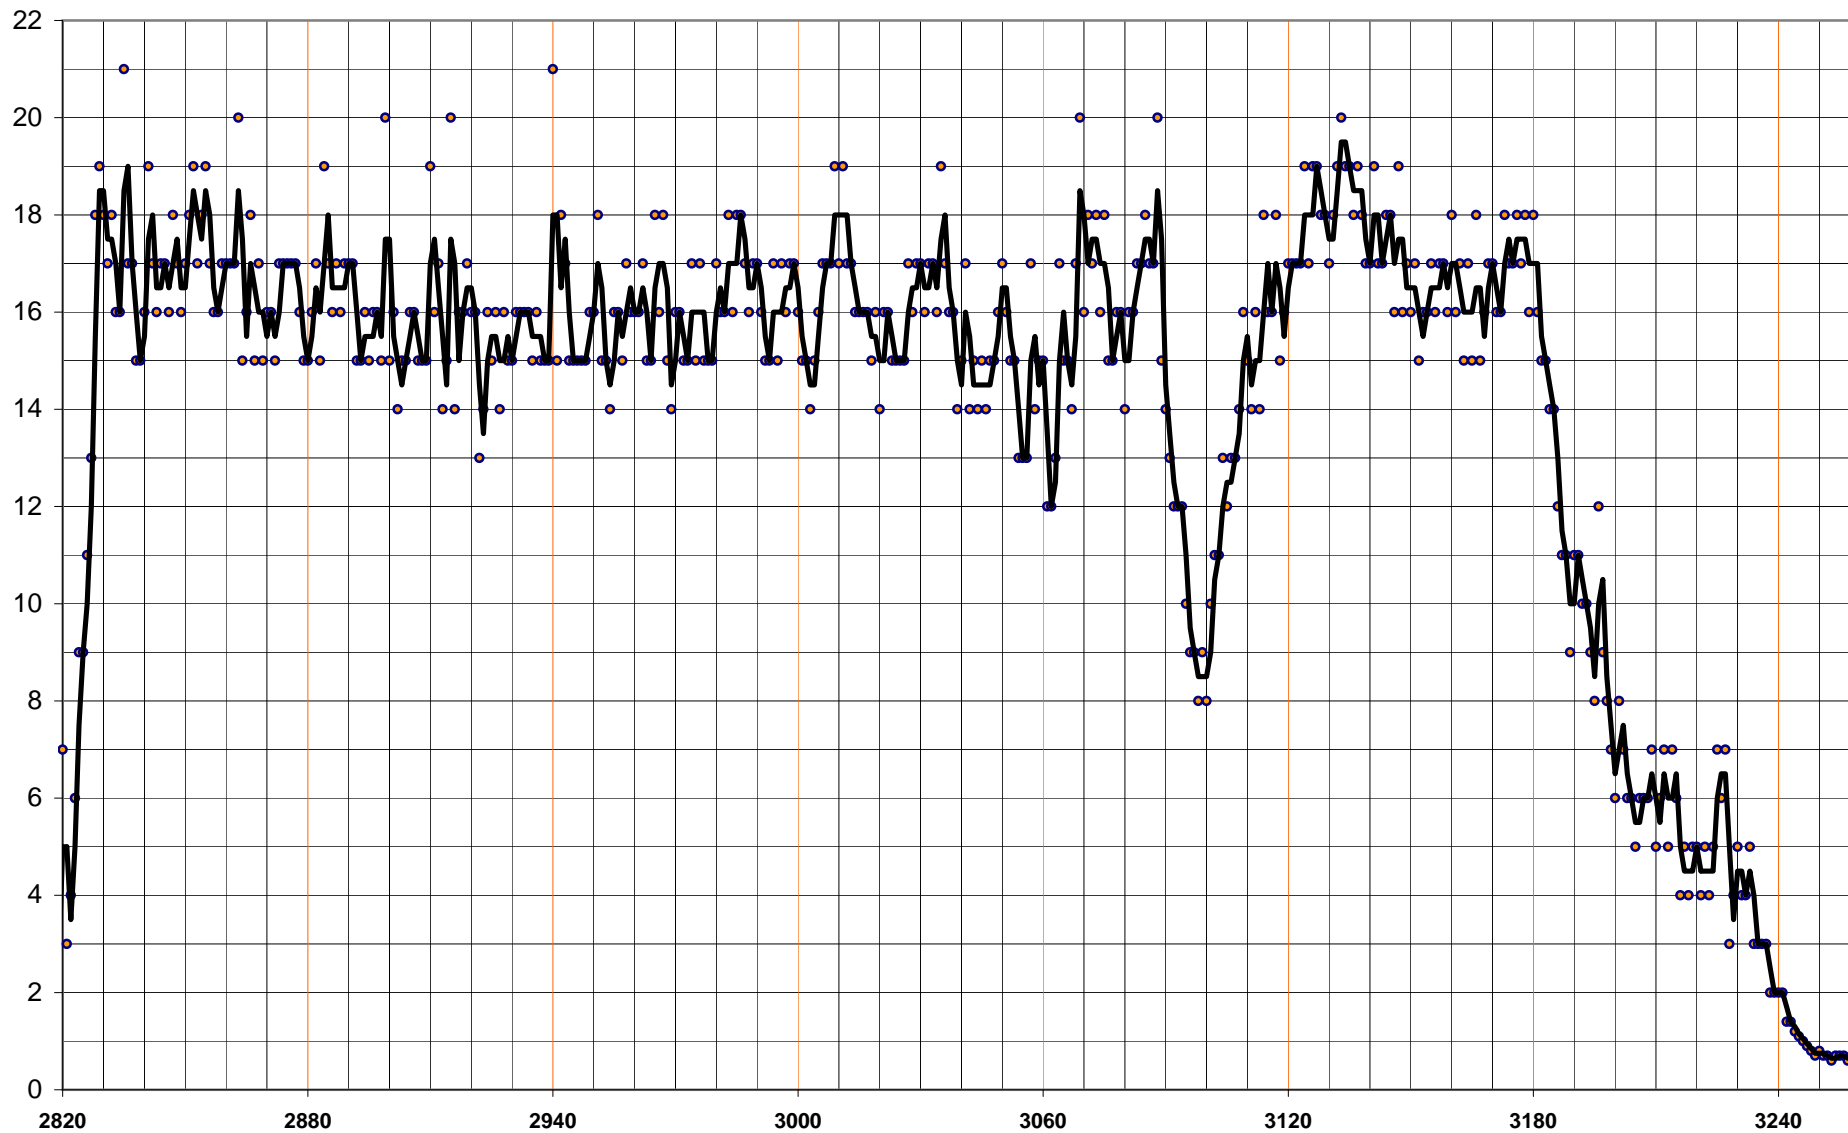

081014 4x emilio mau mas fran

media 20sec

(3'@26+3'@28)x4

media 20sec

media 20sec

media 20sec

media 2sec

media 2sec