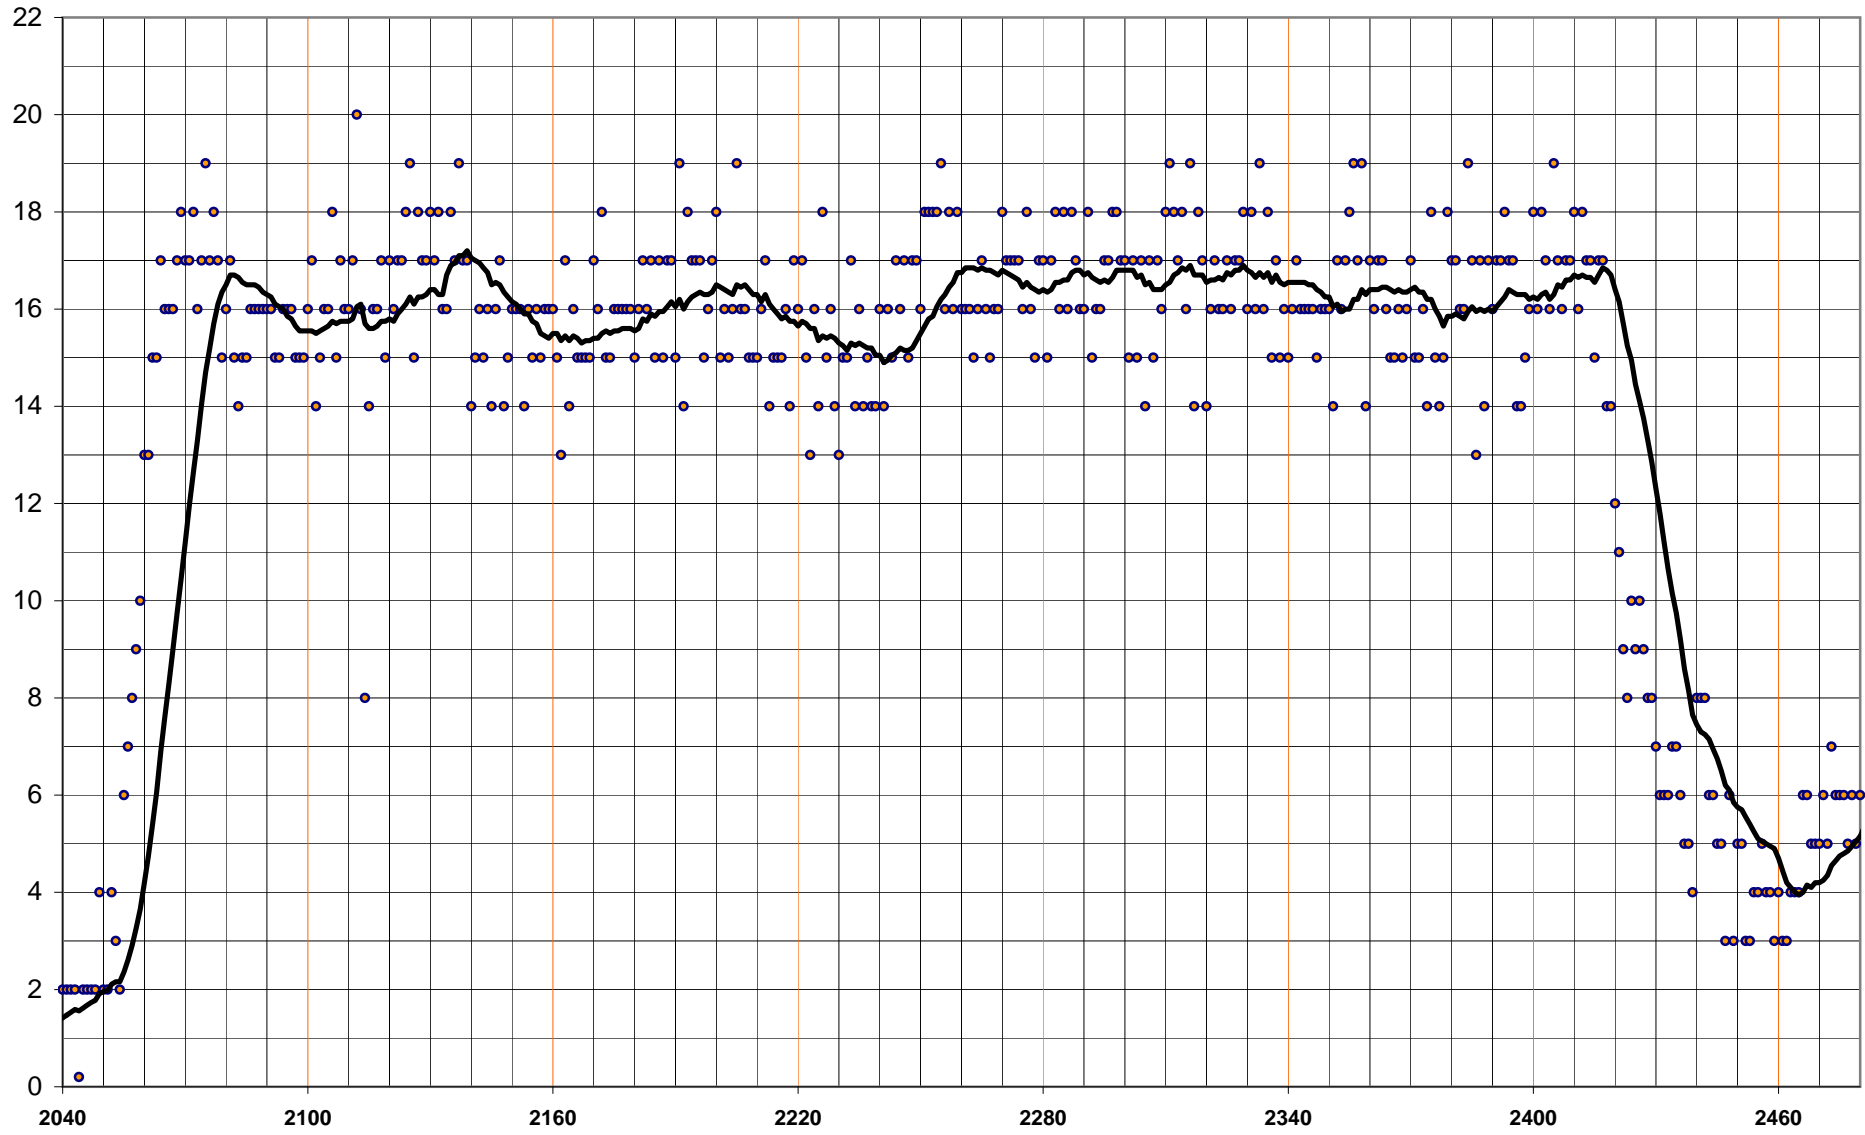

081014 4x emilio mau mas fran

media 20sec

(3'@26+3'@28)x4

media 20sec

media 20sec

media 20sec

media 2sec

media 2sec