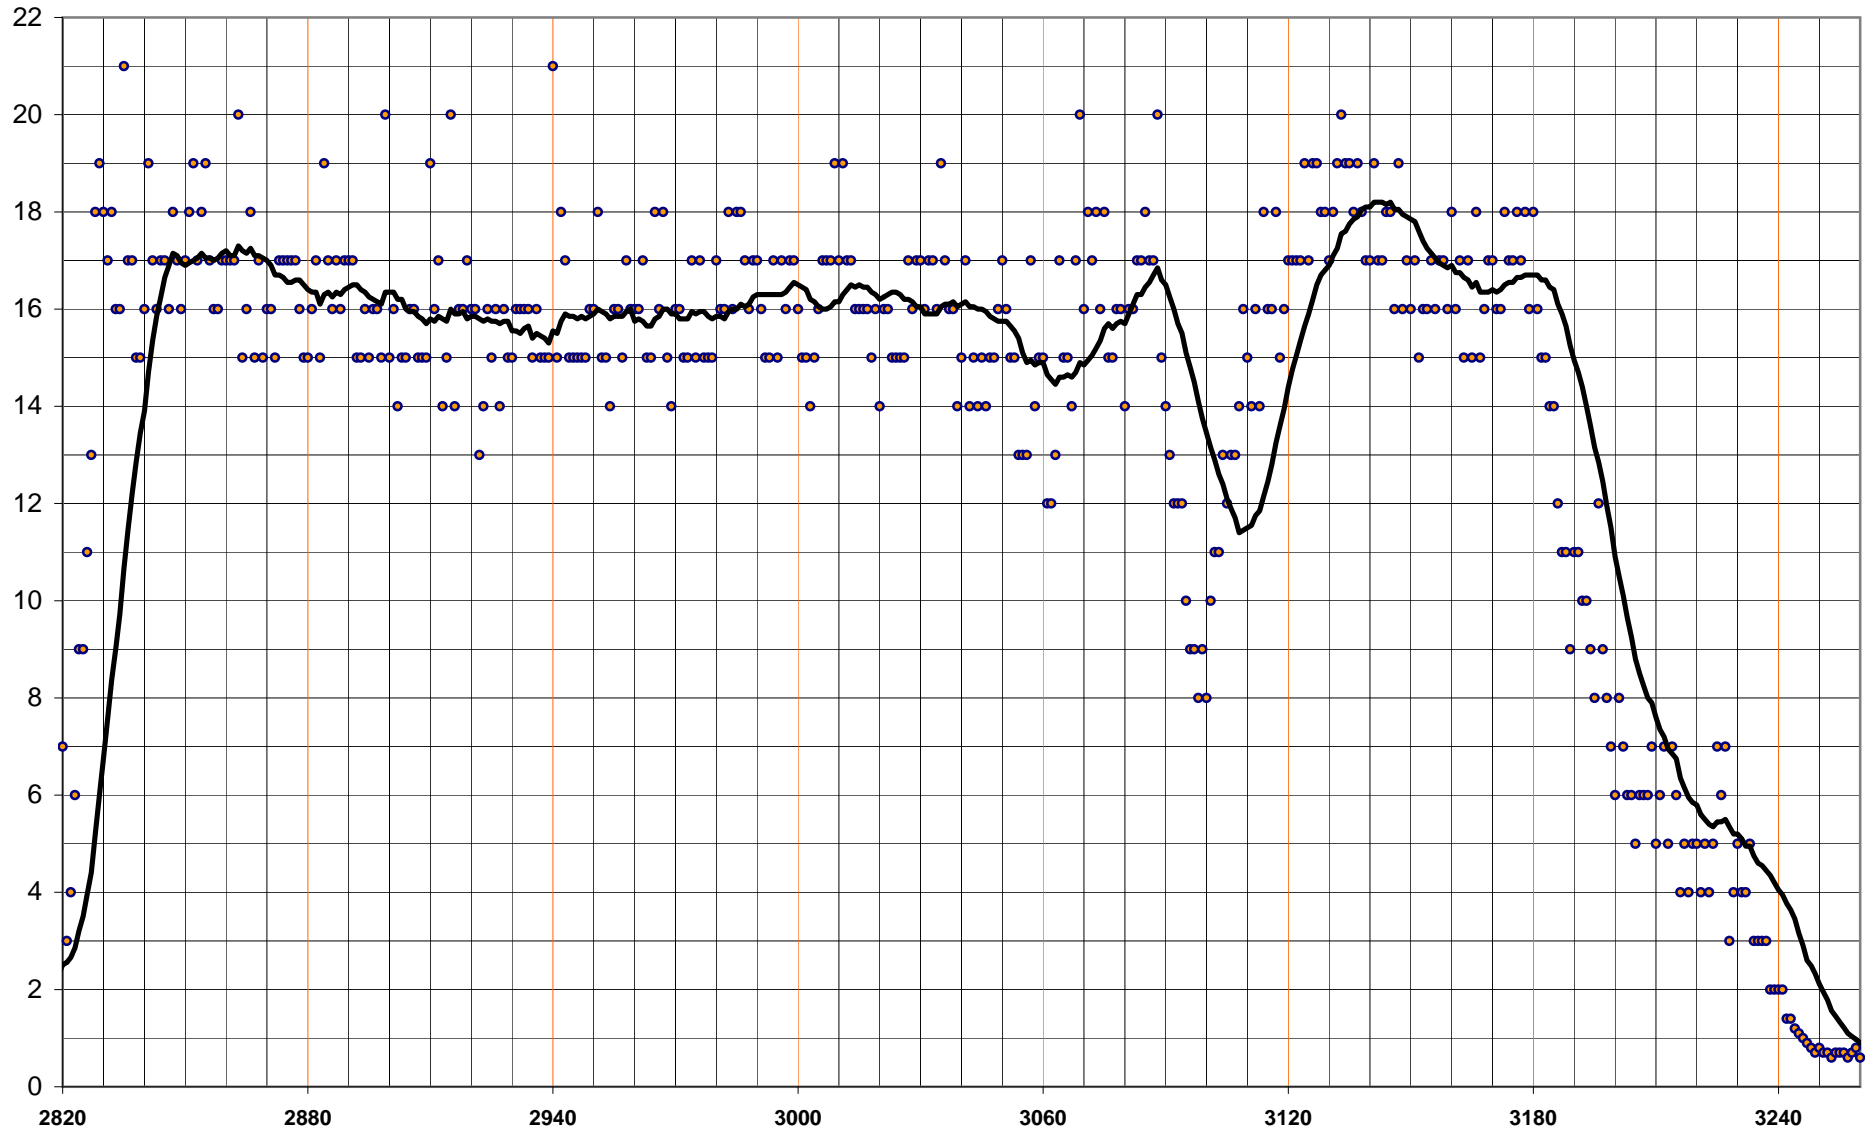

081014 4x emilio mau mas fran

media 20sec

(3'@26+3'@28)x4

media 20sec

media 20sec

media 20sec

media 2sec

media 2sec