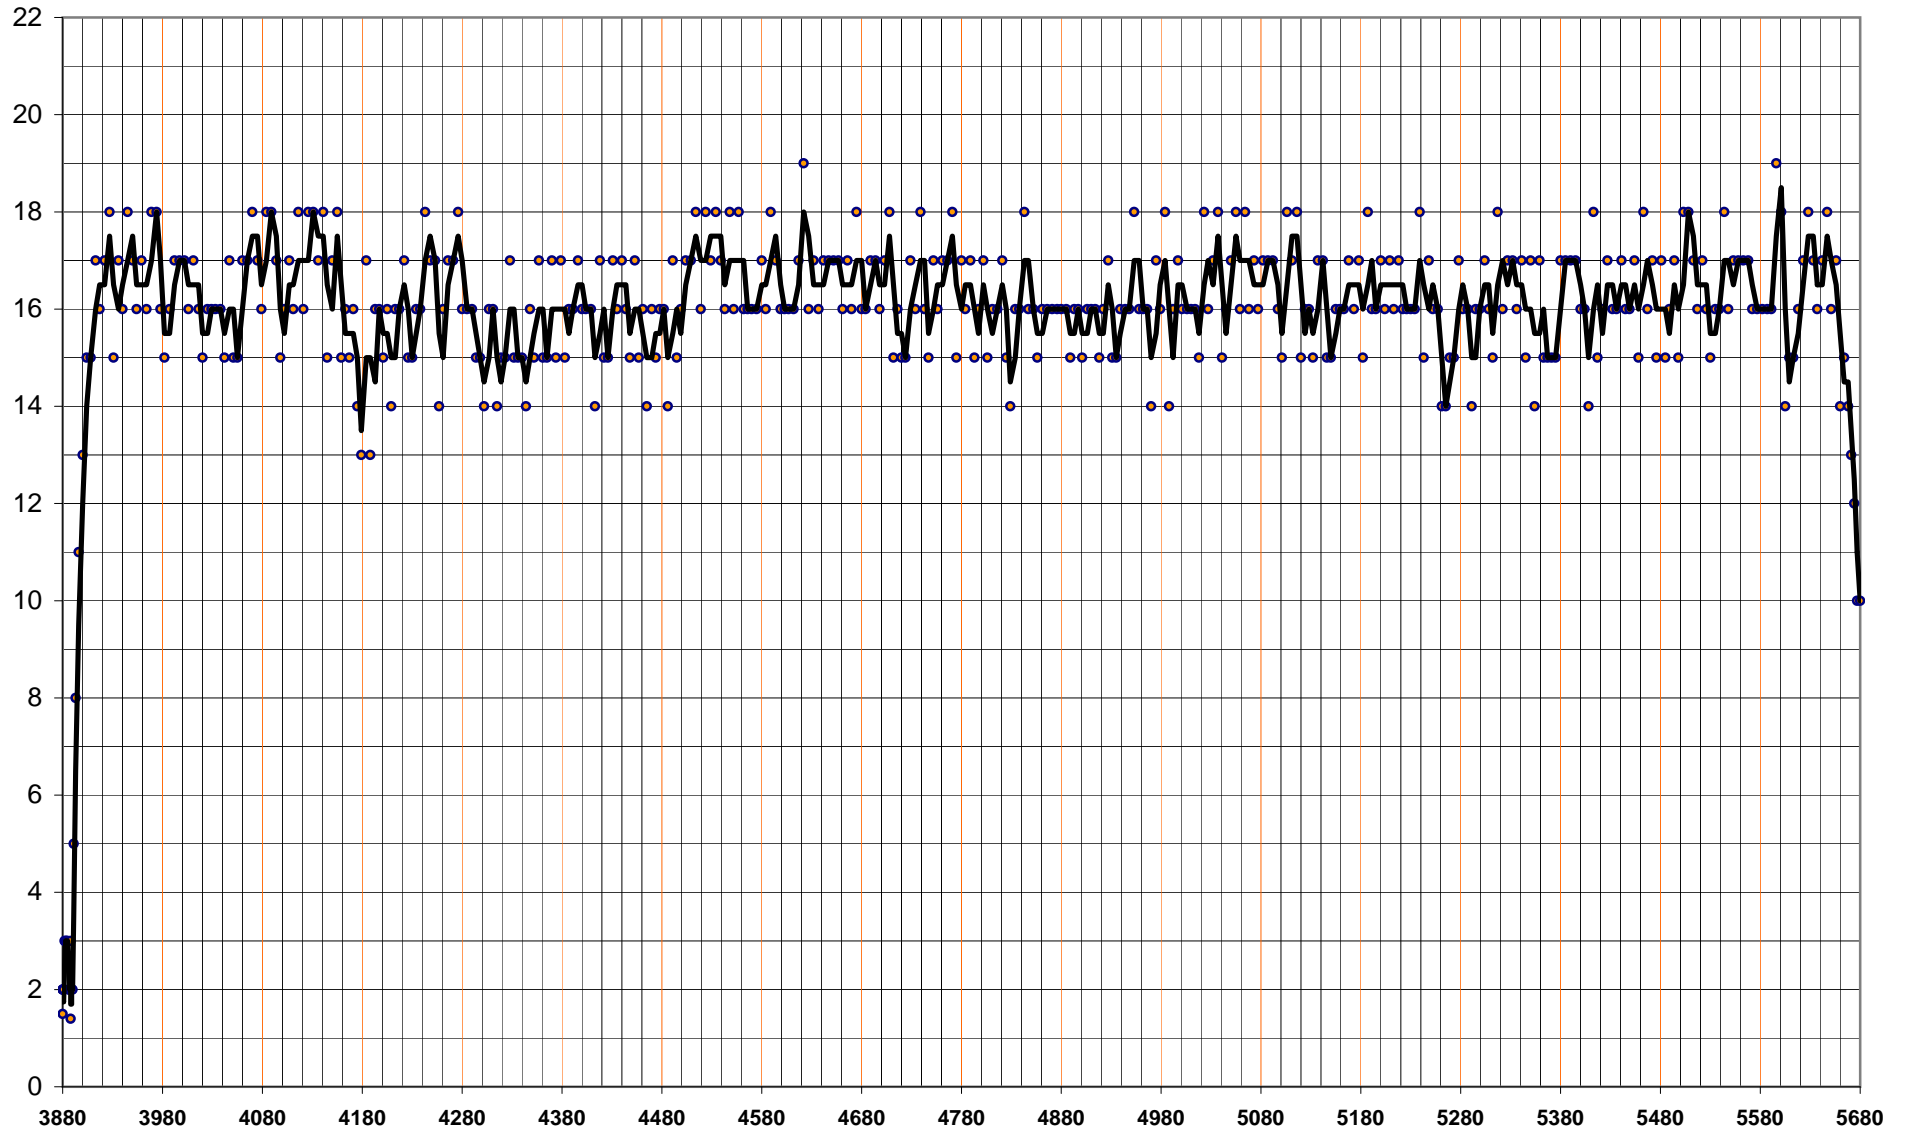

@28 6'32" 1763m 3'42"/1000m

media 2sec

@24

media 2sec

6' 1632m 3'40"6/1000m 22'/6000m

media 2sec