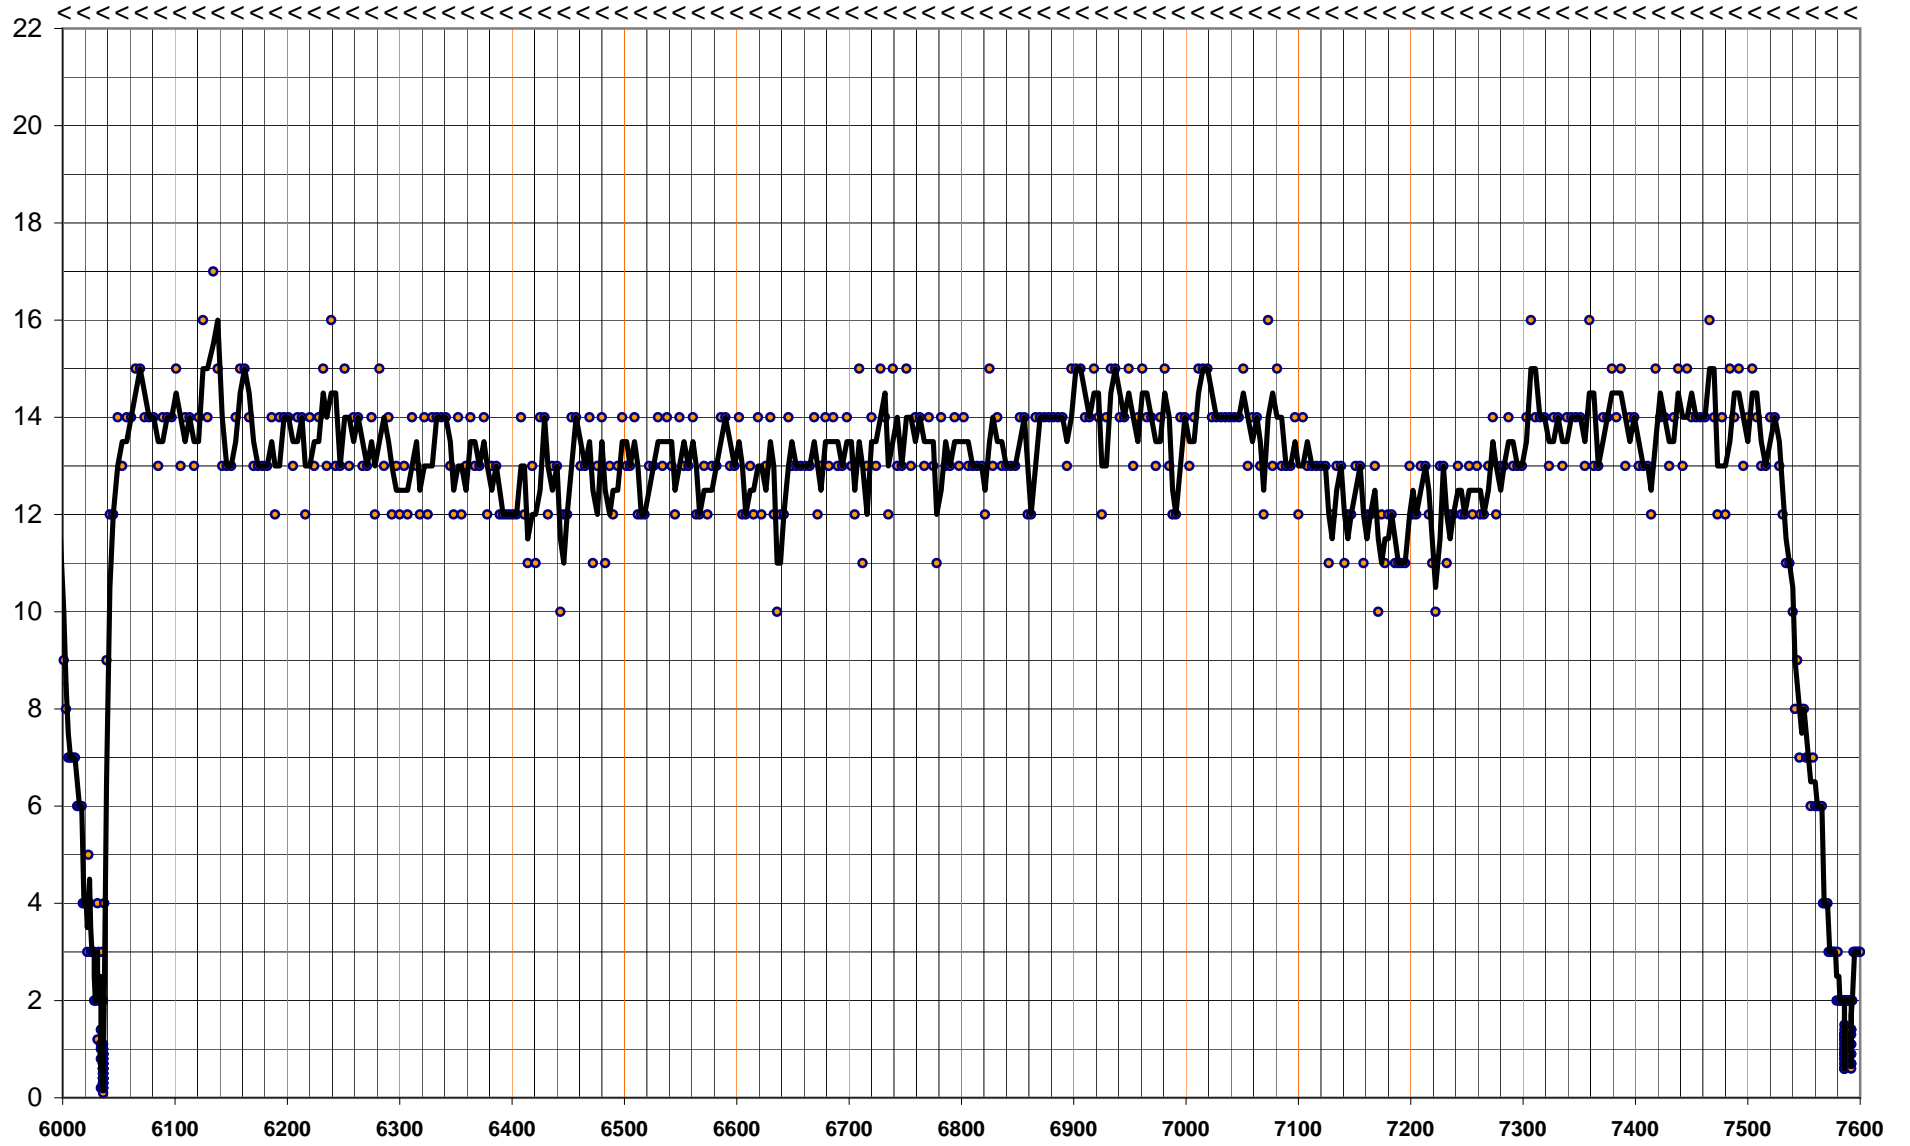

@28 6'32" 1763m 3'42"/1000m

media 2sec

@24

media 2sec

6' 1632m 3'40"6/1000m 22'/6000m

media 2sec