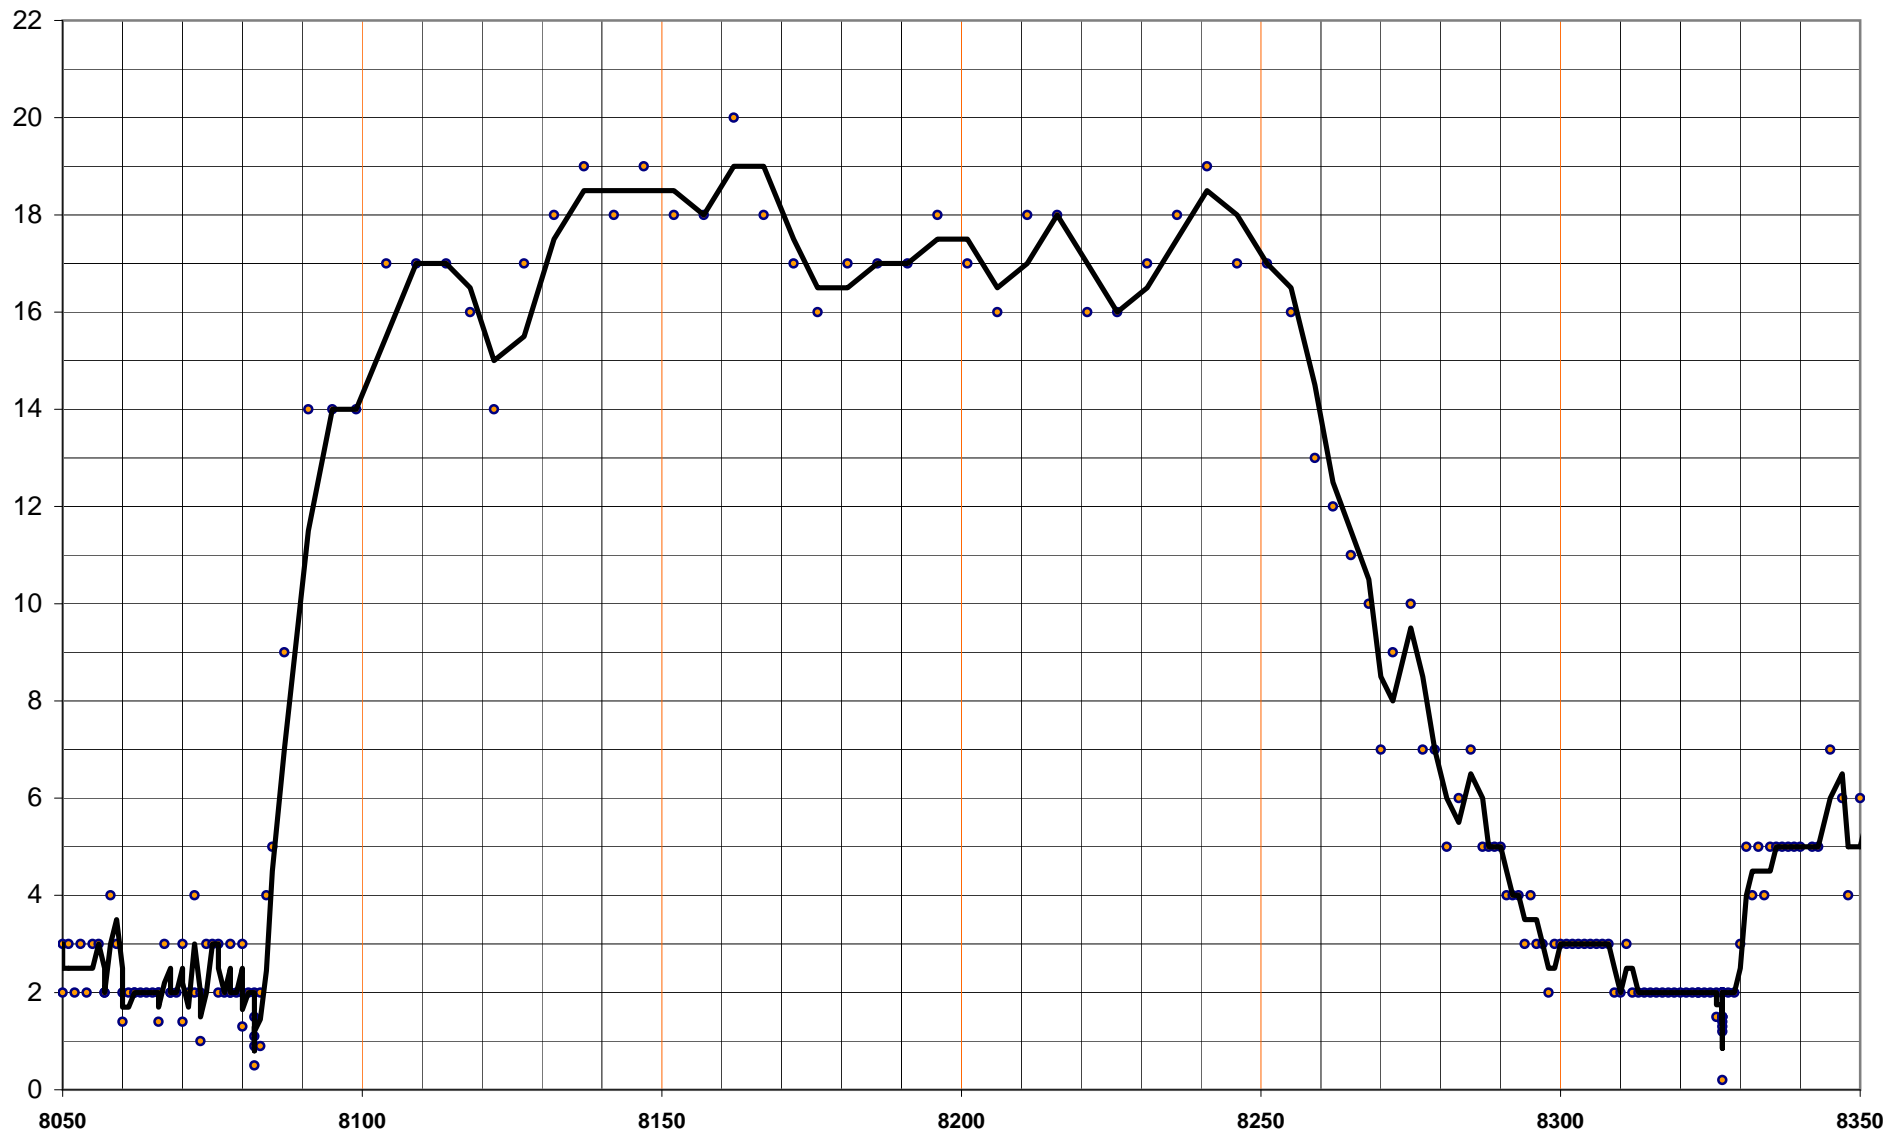

vento =====

media 2sec

media 2sec

vento=

media 2sec

3'38" 941m (3'51"6/1000m)

media 2sec

media 2sec

media 2sec

media 2sec

media 2sec