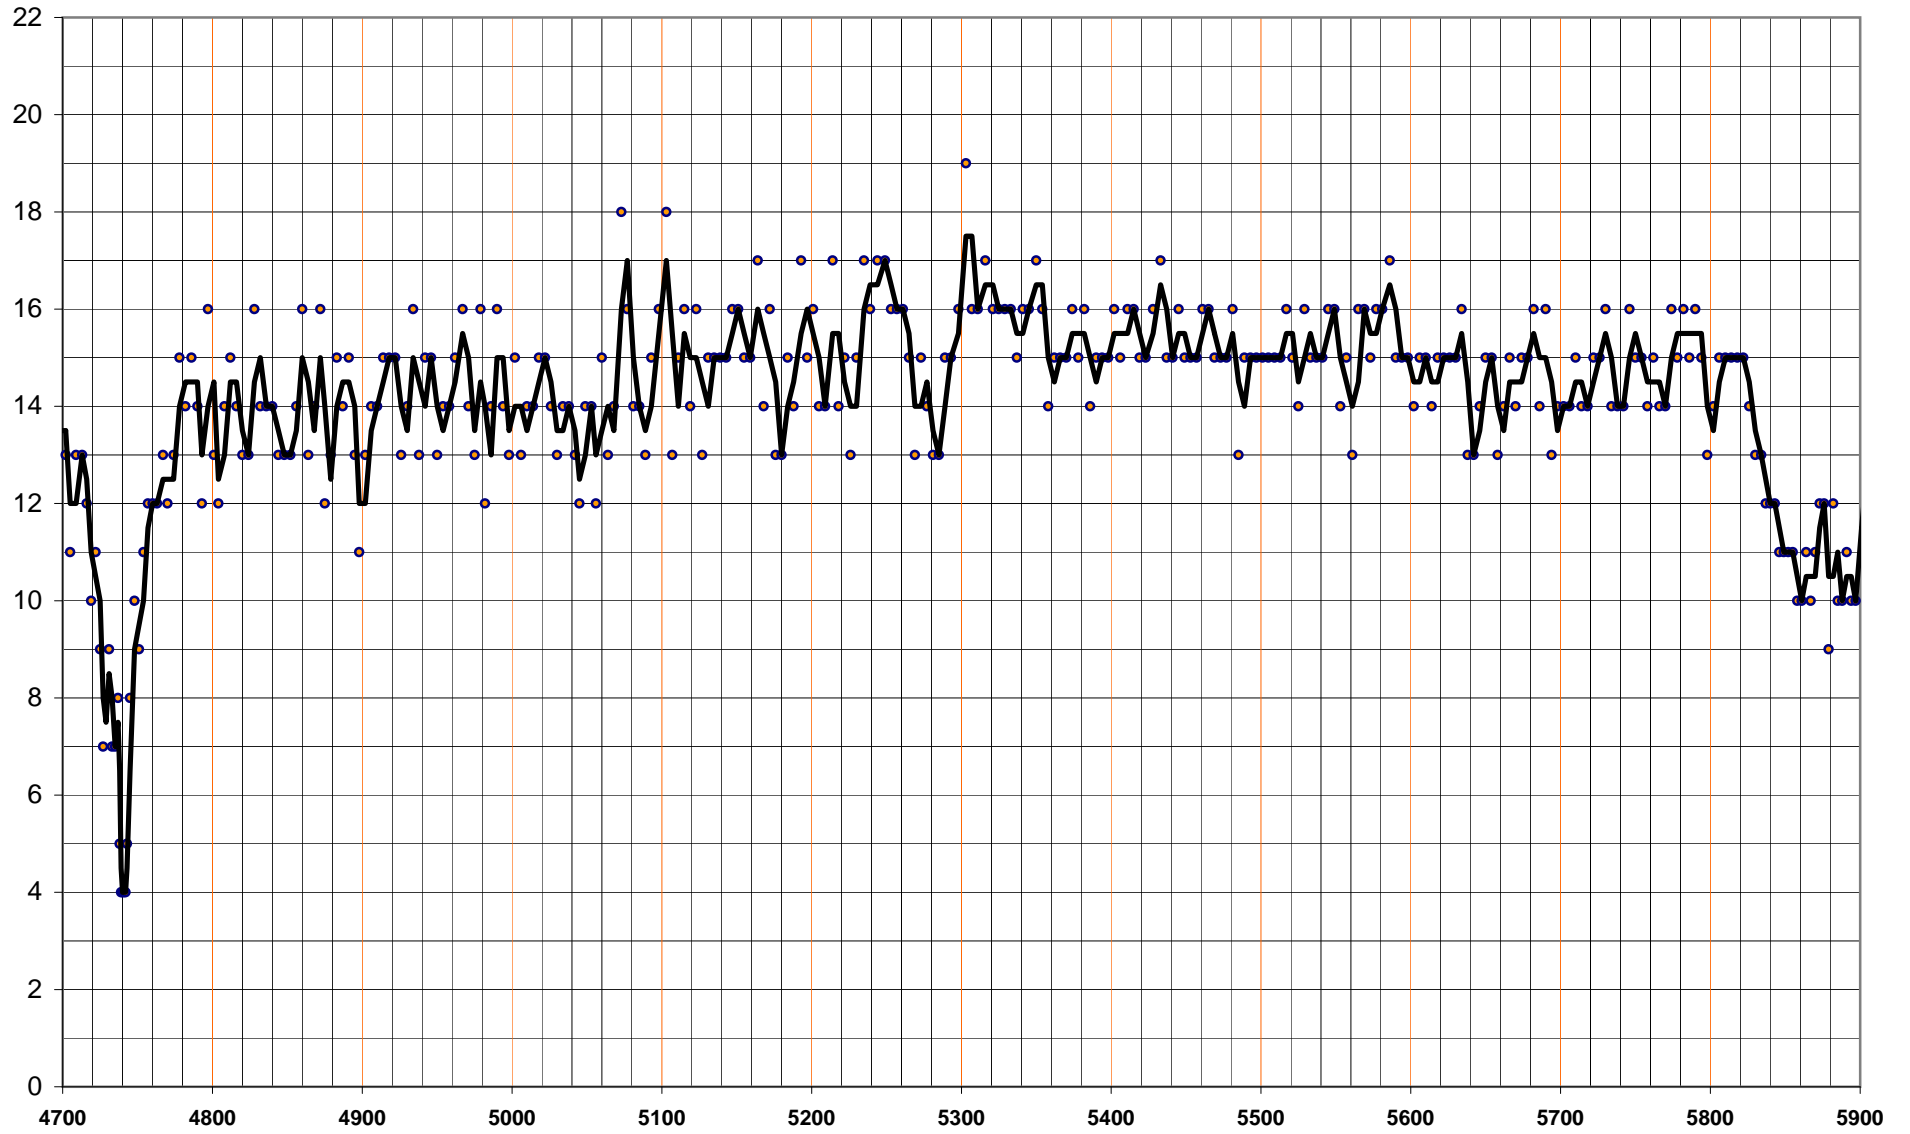

vento =====

media 2sec

media 2sec

vento=

media 2sec

3'38" 941m (3'51"6/1000m)

media 2sec

media 2sec

media 2sec

media 2sec

media 2sec