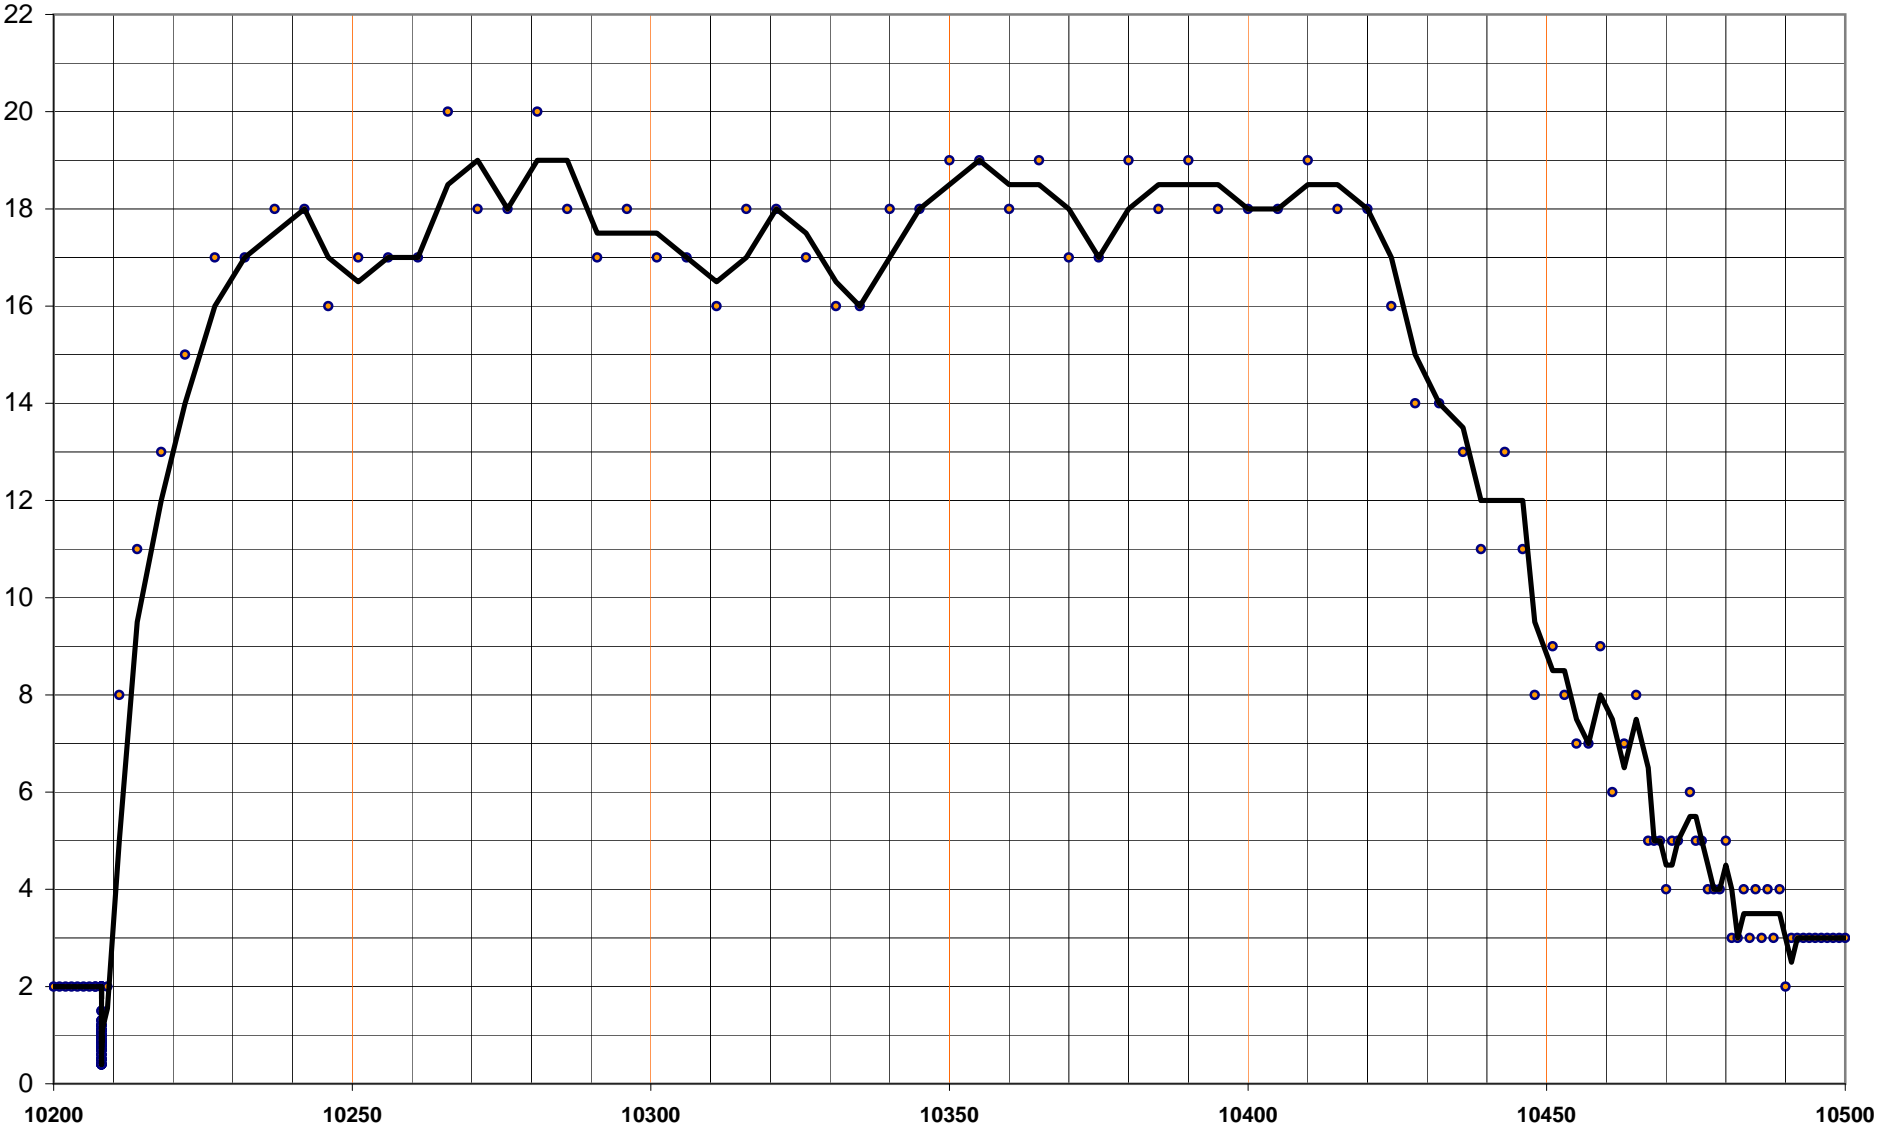

vento =====

media 2sec

media 2sec

vento=

media 2sec

3'38" 941m (3'51"6/1000m)

media 2sec

media 2sec

media 2sec

media 2sec

media 2sec