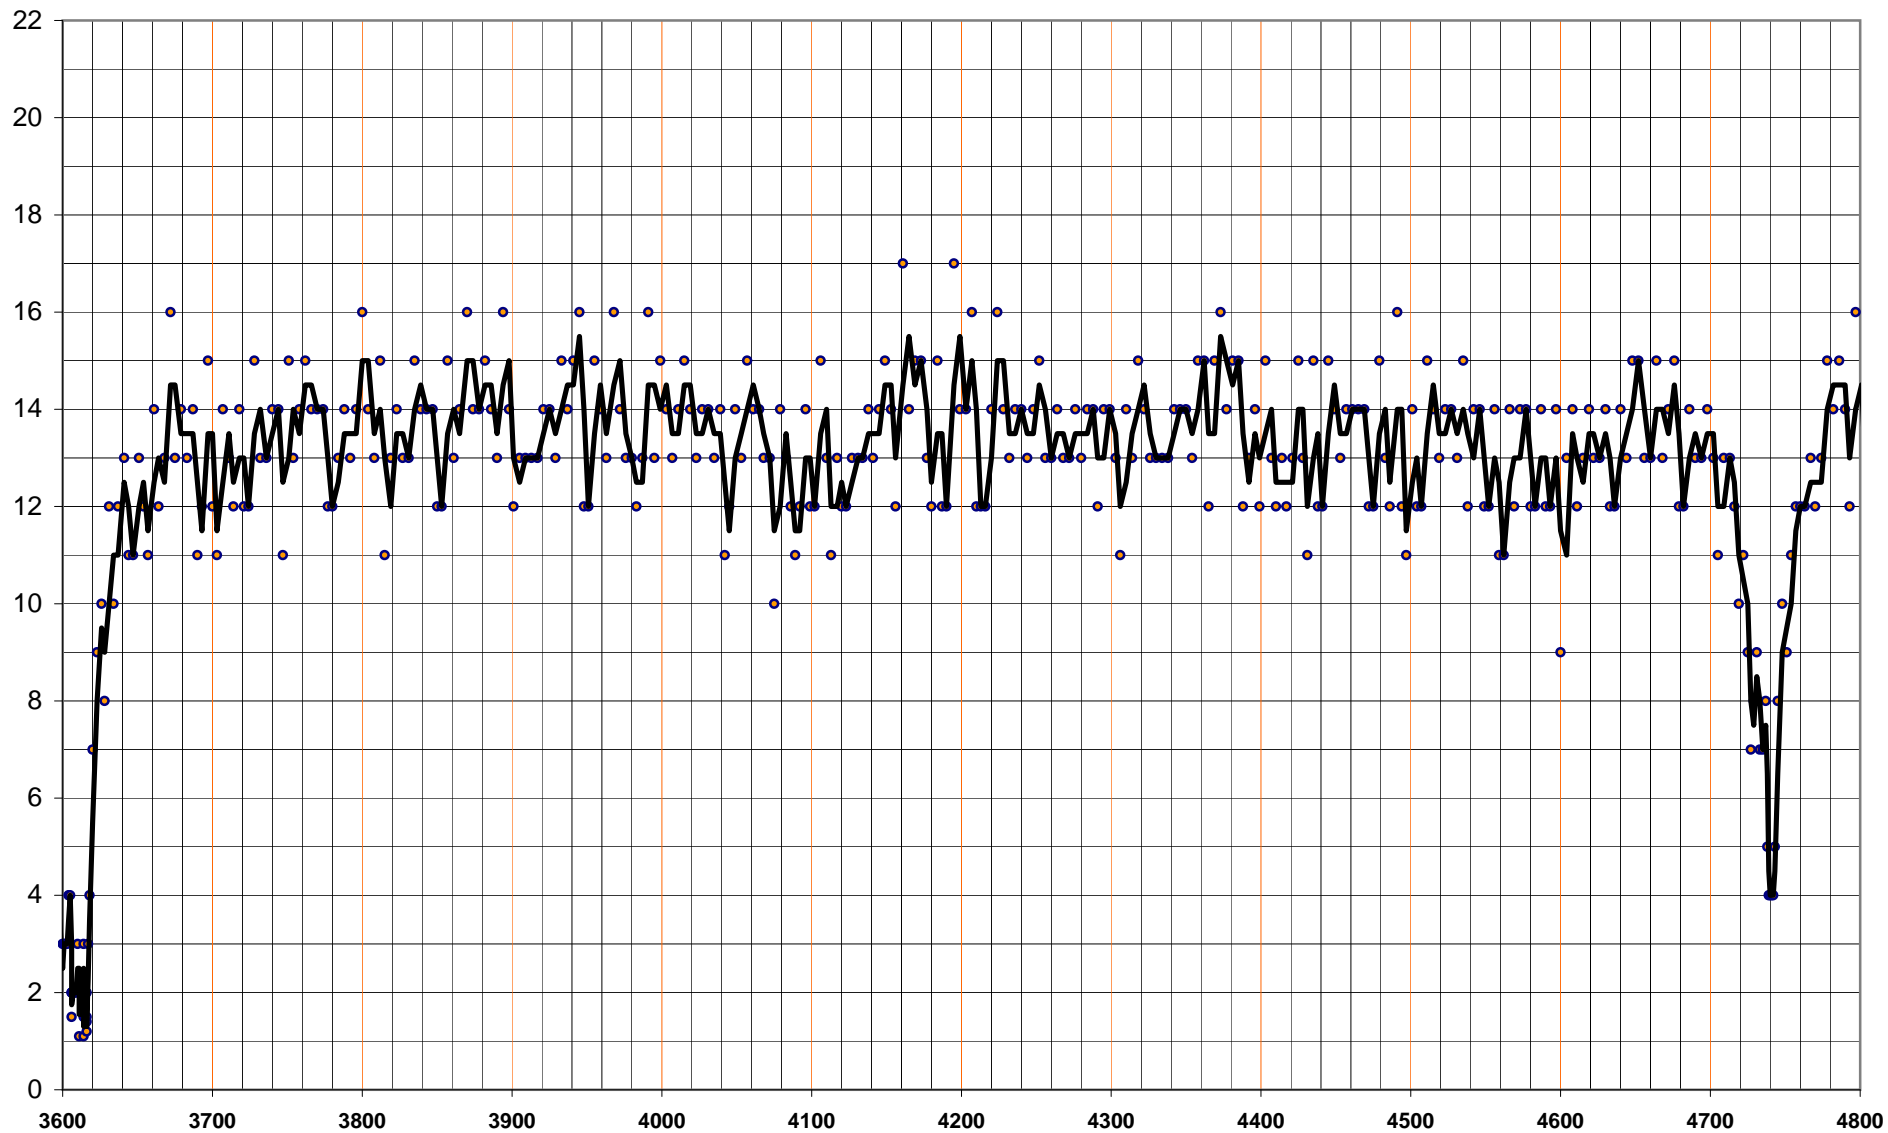

vento =====

media 2sec

media 2sec

vento=

media 2sec

3'38" 941m (3'51"6/1000m)

media 2sec

media 2sec

media 2sec

media 2sec

media 2sec