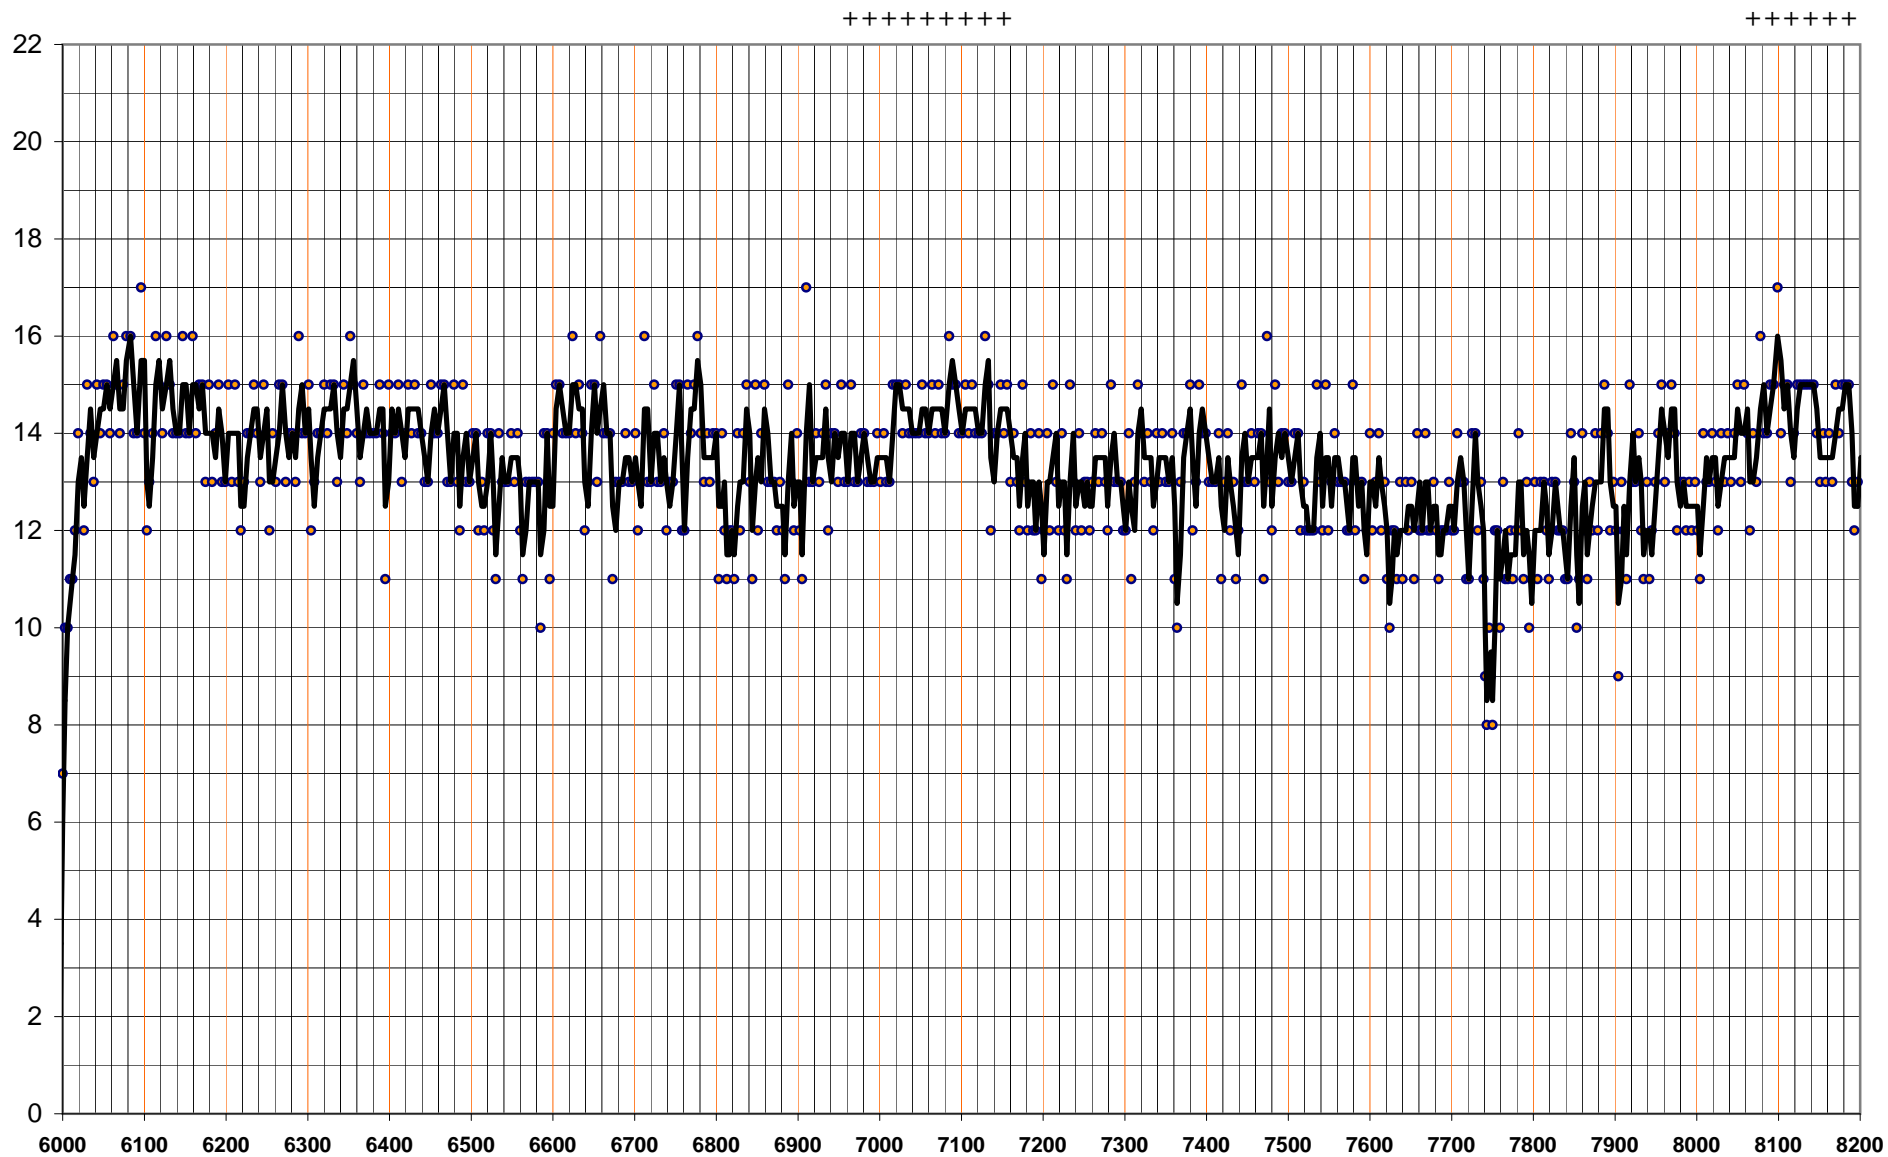

6251m 27'17" (6000=26'10")

media 10sec

media 2sec

media 2sec

media 2sec