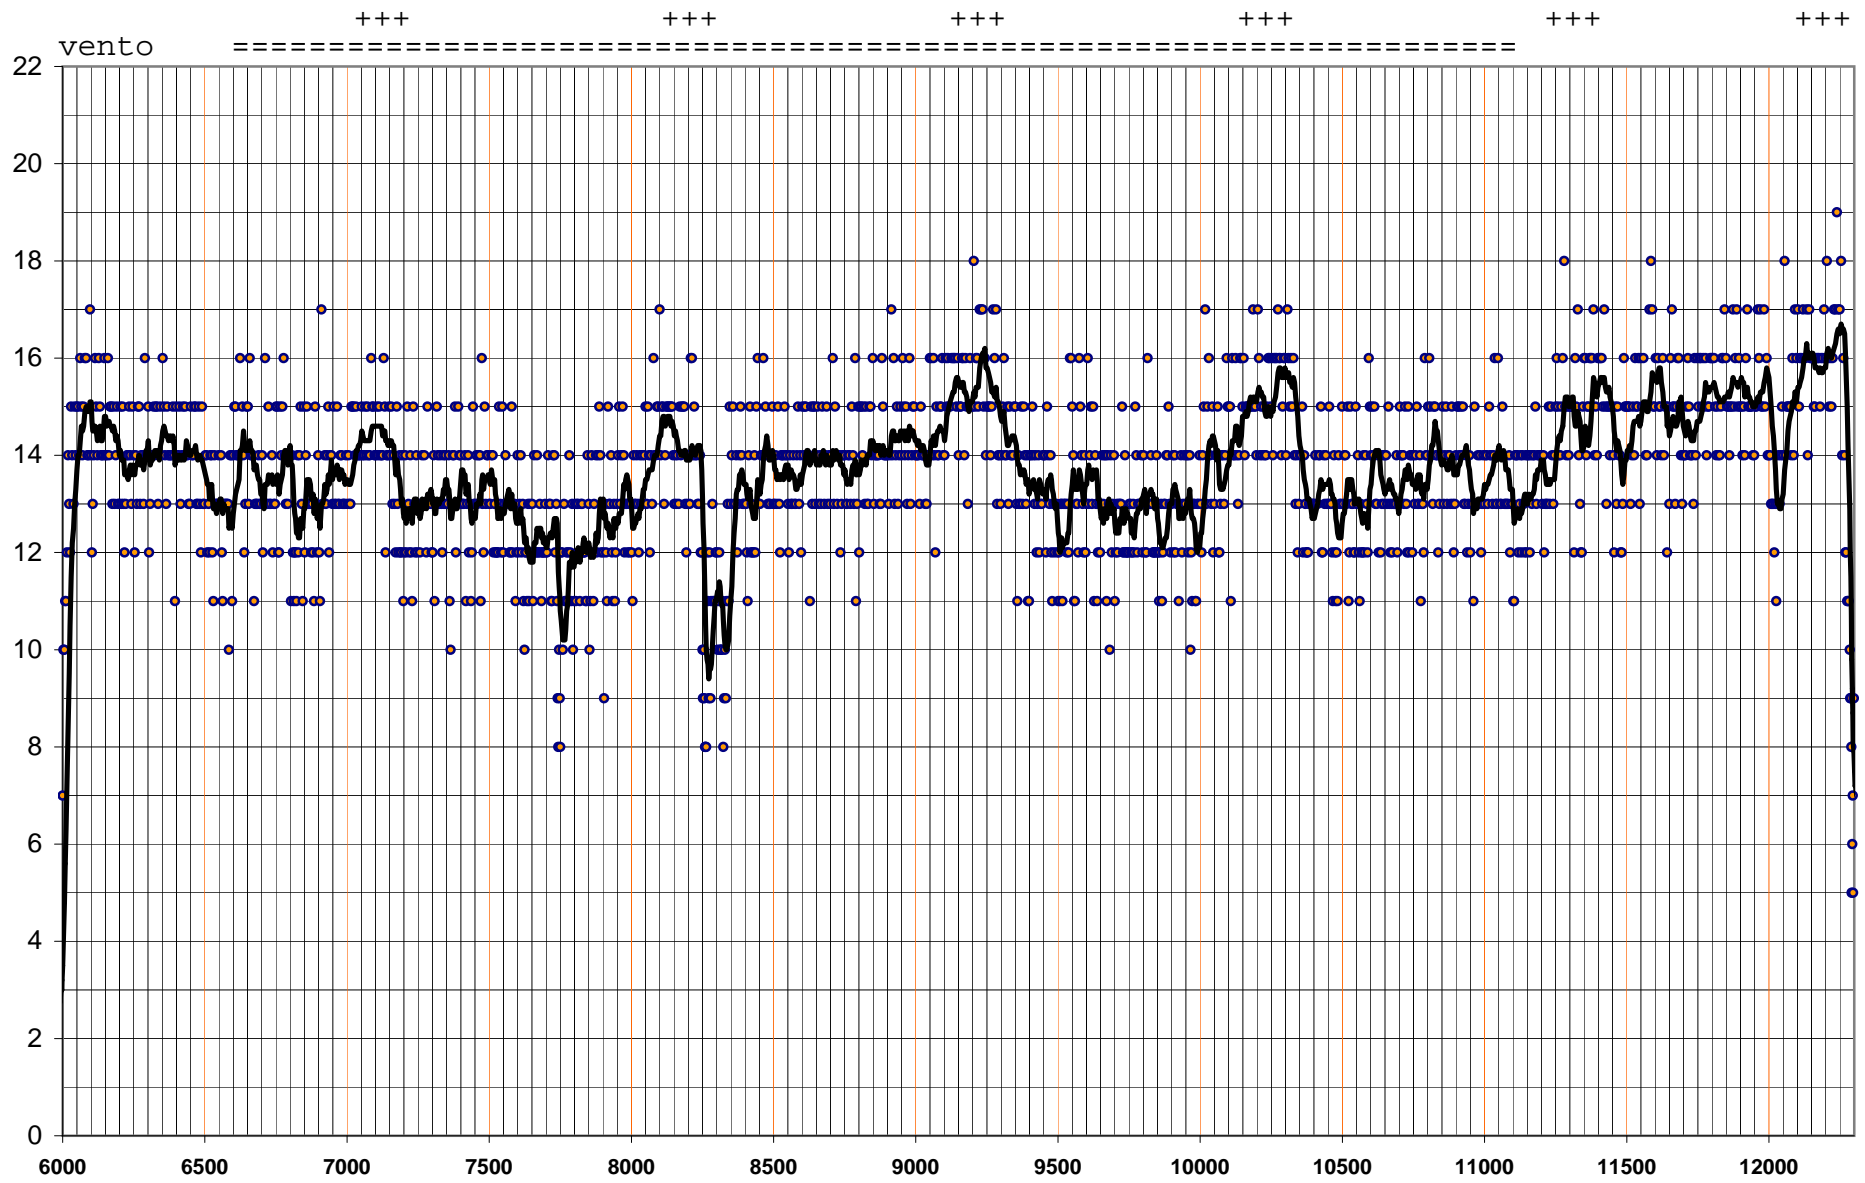

6251m 27'17" (6000=26'10")

media 10sec

media 2sec

media 2sec

media 2sec