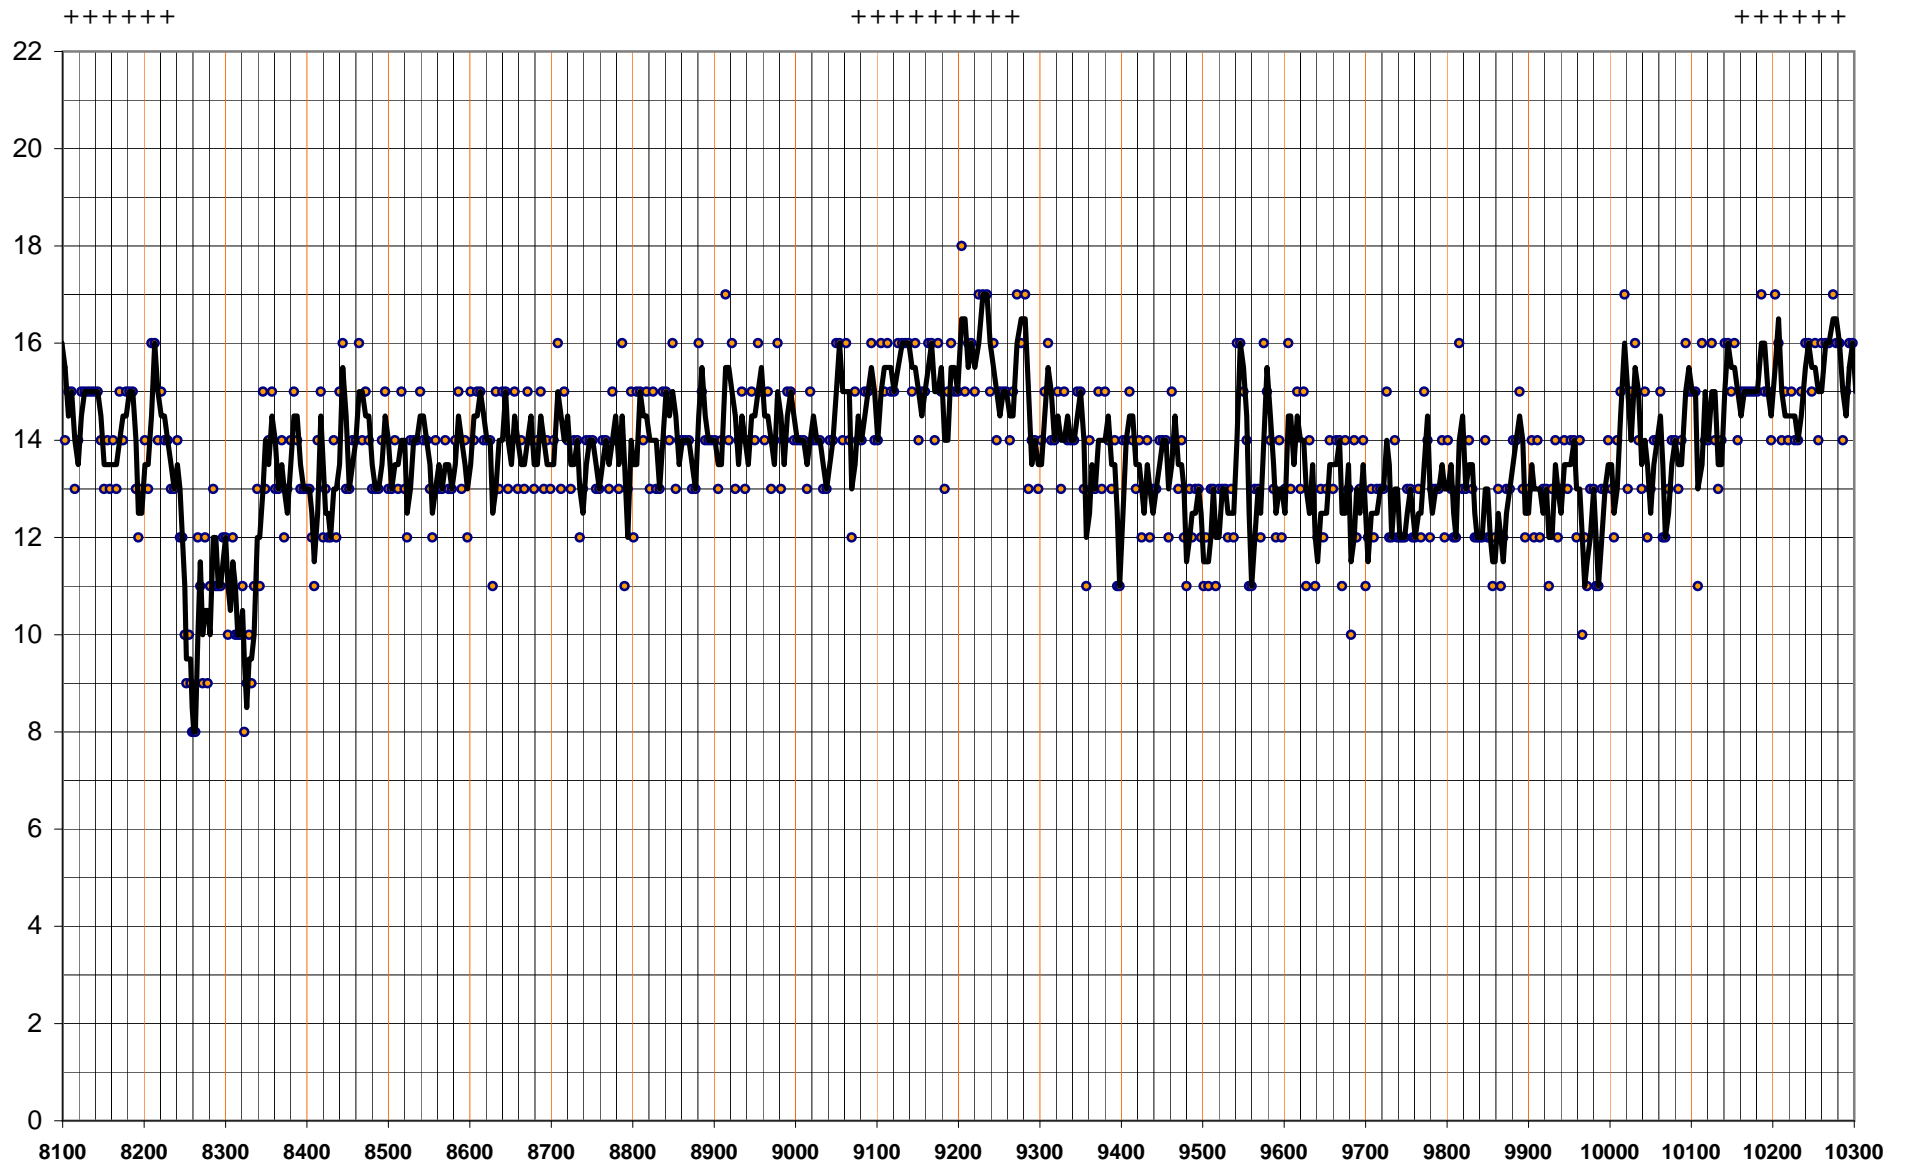

6251m 27'17" (6000=26'10")

media 10sec

media 2sec

media 2sec

media 2sec